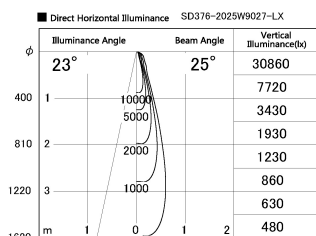

Item no. SD376-2025W9027-LX

Series Name: Cledy versa L-G tracklight
(SD376-LX)

Installation	Track mount
Type	High-efficiency Lens type tracklight
Fixture wattage	18.6W
Beam angle	25deg
Color Temp.	2700K
CRI	Ra>90
Luminous	1506 lm
Body	Die-castaluminumalloy
Body finish	White
Trim finish	White
Reflector finish	N/A
IP Rate	IP20
Light source	COB module
Input Voltage	AC220~240V
Dimming Type	Non-Dimmable
Certificate	CE,CCC
Cut Hole	N/A