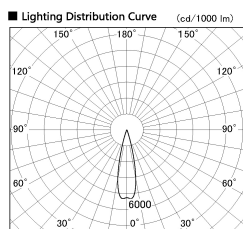

Item no. SD376-2025W9027-LX

Series Name: Cledy versa L-G tracklight
(SD376-LX)

Installation	Track mount
Type	High-efficiency Lens type tracklight
Fixture wattage	18.6W
Beam angle	25deg
Color Temp.	2700K
CRI	Ra>90
Luminous	1506 lm
Body	Die-castaluminumalloy
Body finish	White
Trim finish	White
Reflector finish	N/A
IP Rate	IP20
Light source	COB module
Input Voltage	AC220~240V
Dimming Type	Non-Dimmable
Certificate	CE,CCC
Cut Hole	N/A