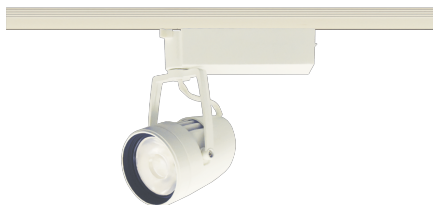

Item no. SD376-2025W9027-LX

Series Name: Cledy versa L-G tracklight
(SD376-LX)

Installation	Track mount
Type	High-efficiency Lens type tracklight
Fixture wattage	18.6W
Beam angle	25deg
Color Temp.	2700K
CRI	Ra>90
Luminous	1506 lm
Body	Die-castaluminumalloy
Body finish	White
Trim finish	White
Reflector finish	N/A
IP Rate	IP20
Light source	COB module
Input Voltage	AC220~240V
Dimming Type	Non-Dimmable
Certificate	CE,CCC
Cut Hole	N/A