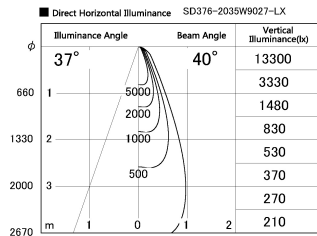

Item no. SD376-2035W9027-LX

Series Name: Cledy versa L-G tracklight
(SD376-LX)

Installation	Track mount
Type	High-efficiency Lens type tracklight
Fixture wattage	18.6W
Beam angle	40deg
Color Temp.	2700K
CRI	Ra>90
Luminous	1539 lm
Body	Die-castaluminumalloy
Body finish	White
Trim finish	White
Reflector finish	N/A
IP Rate	IP20
Light source	COB module
Input Voltage	AC220~240V
Dimming Type	Non-Dimmable
Certificate	CE,CCC
Cut Hole	N/A