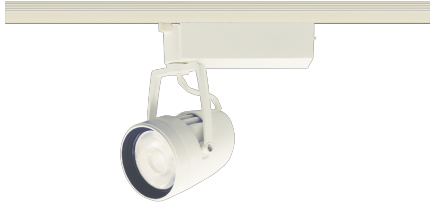

Item no. SD376-2035W9027-LX

Series Name: Cledy versa L-G tracklight
(SD376-LX)

Installation	Track mount
Type	High-efficiency Lens type tracklight
Fixture wattage	18.6W
Beam angle	40deg
Color Temp.	2700K
CRI	Ra>90
Luminous	1539 lm
Body	Die-castaluminumalloy
Body finish	White
Trim finish	White
Reflector finish	N/A
IP Rate	IP20
Light source	COB module
Input Voltage	AC220~240V
Dimming Type	Non-Dimmable
Certificate	CE,CCC
Cut Hole	N/A