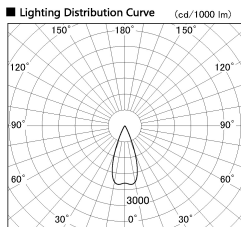

Item no. SD376-2035W9027-LX

Series Name: Cledy versa L-G tracklight
(SD376-LX)

Installation	Track mount
Type	High-efficiency Lens type tracklight
Fixture wattage	18.6W
Beam angle	40deg
Color Temp.	2700K
CRI	Ra>90
Luminous	1539 lm
Body	Die-castaluminumalloy
Body finish	White
Trim finish	White
Reflector finish	N/A
IP Rate	IP20
Light source	COB module
Input Voltage	AC220~240V
Dimming Type	Non-Dimmable
Certificate	CE,CCC
Cut Hole	N/A