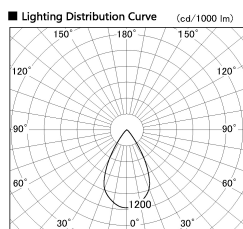

Item no. SD376-2055W9027-LX

Series Name: Cledy versa L-G tracklight  
(SD376-LX)

|                  |                                      |
|------------------|--------------------------------------|
| Installation     | Track mount                          |
| Type             | High-efficiency Lens type tracklight |
| Fixture wattage  | 18.6W                                |
| Beam angle       | 57deg                                |
| Color Temp.      | 2700K                                |
| CRI              | Ra>90                                |
| Luminous         | 1483 lm                              |
| Body             | Die-castaluminumalloy                |
| Body finish      | White                                |
| Trim finish      | White                                |
| Reflector finish | N/A                                  |
| IP Rate          | IP20                                 |
| Light source     | COB module                           |
| Input Voltage    | AC220~240V                           |
| Dimming Type     | Non-Dimmable                         |
| Certificate      | CE,CCC                               |
| Cut Hole         | N/A                                  |