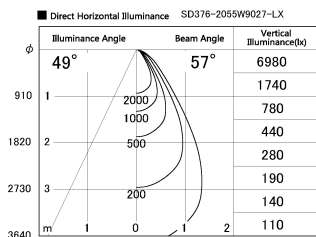

Item no. SD376-2055W9027-LX

Series Name: Cledy versa L-G tracklight  
(SD376-LX)

|                  |                                      |
|------------------|--------------------------------------|
| Installation     | Track mount                          |
| Type             | High-efficiency Lens type tracklight |
| Fixture wattage  | 18.6W                                |
| Beam angle       | 57deg                                |
| Color Temp.      | 2700K                                |
| CRI              | Ra>90                                |
| Luminous         | 1483 lm                              |
| Body             | Die-castaluminumalloy                |
| Body finish      | White                                |
| Trim finish      | White                                |
| Reflector finish | N/A                                  |
| IP Rate          | IP20                                 |
| Light source     | COB module                           |
| Input Voltage    | AC220~240V                           |
| Dimming Type     | Non-Dimmable                         |
| Certificate      | CE,CCC                               |
| Cut Hole         | N/A                                  |