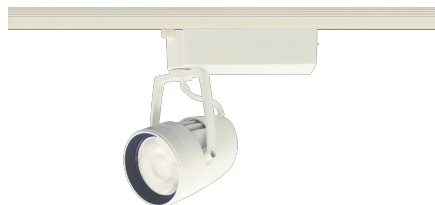

Item no. SD376-2055W9027-LX

Series Name: Cledy versa L-G tracklight  
(SD376-LX)

|                  |                                      |
|------------------|--------------------------------------|
| Installation     | Track mount                          |
| Type             | High-efficiency Lens type tracklight |
| Fixture wattage  | 18.6W                                |
| Beam angle       | 57deg                                |
| Color Temp.      | 2700K                                |
| CRI              | Ra>90                                |
| Luminous         | 1483 lm                              |
| Body             | Die-castaluminumalloy                |
| Body finish      | White                                |
| Trim finish      | White                                |
| Reflector finish | N/A                                  |
| IP Rate          | IP20                                 |
| Light source     | COB module                           |
| Input Voltage    | AC220~240V                           |
| Dimming Type     | Non-Dimmable                         |
| Certificate      | CE,CCC                               |
| Cut Hole         | N/A                                  |