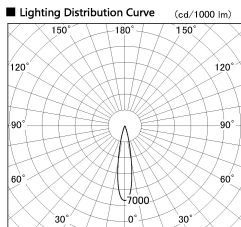

Item no. SD376-1415W9027-LX

Series Name: Cledy versa L-G tracklight  
(SD376-LX)

Installation	Track mount
Type	High-efficiency Lens type tracklight
Fixture wattage	12.5W
Beam angle	20deg
Color Temp.	2700K
CRI	Ra>90
Luminous	1030 lm
Body	Die-castaluminumalloy
Body finish	White
Trim finish	White
Reflector finish	N/A
IP Rate	IP20
Light source	COB module
Input Voltage	AC220~240V
Dimming Type	Non-Dimmable
Certificate	CE,CCC
Cut Hole	N/A