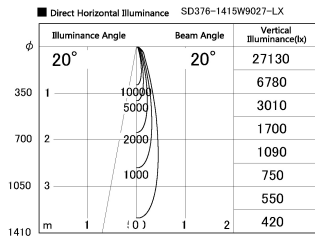

Item no. SD376-1415W9027-LX

Series Name: Cledy versa L-G tracklight  
(SD376-LX)

Installation	Track mount
Type	High-efficiency Lens type tracklight
Fixture wattage	12.5W
Beam angle	20deg
Color Temp.	2700K
CRI	Ra>90
Luminous	1030 lm
Body	Die-castaluminumalloy
Body finish	White
Trim finish	White
Reflector finish	N/A
IP Rate	IP20
Light source	COB module
Input Voltage	AC220~240V
Dimming Type	Non-Dimmable
Certificate	CE,CCC
Cut Hole	N/A