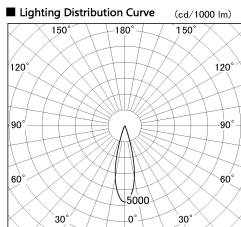

Item no. SD376-1425W9027-LX

Series Name: Cledy versa L-G tracklight
(SD376-LX)

■ Direct Horizontal Illuminance SD376-1425W9027-LX

φ	Illuminance Angle	Beam Angle	Vertical Illuminance (lx)
440	25°	26°	21130
880	10000		5280
	5000		2350
1330	2000		1320
	1000		850
1770	500		590
			430
			330

Installation	Track mount
Type	High-efficiency Lens type tracklight
Fixture wattage	12.5W
Beam angle	26deg
Color Temp.	2700K
CRI	Ra>90
Luminous	1100 lm
Body	Die-castaluminumalloy
Body finish	White
Trim finish	White
Reflector finish	N/A
IP Rate	IP20
Light source	COB module
Input Voltage	AC220~240V
Dimming Type	Non-Dimmable
Certificate	CE,CCC
Cut Hole	N/A