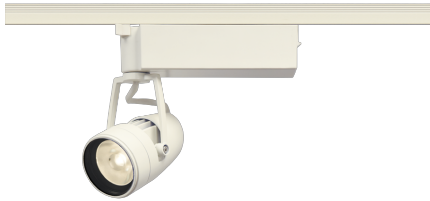

Item no. SD376-1425W9027-LX

Series Name: Cledy versa L-G tracklight
(SD376-LX)

■ Direct Horizontal Illuminance SD376-1425W9027-LX

φ	Illuminance Angle	Beam Angle	Vertical Illuminance (lx)
440	25°	26°	21130
880	10000		5280
	5000		2350
1330	2000		1320
	1000		850
1770	500		590
			430
			330

Installation	Track mount
Type	High-efficiency Lens type tracklight
Fixture wattage	12.5W
Beam angle	26deg
Color Temp.	2700K
CRI	Ra>90
Luminous	1100 lm
Body	Die-castaluminumalloy
Body finish	White
Trim finish	White
Reflector finish	N/A
IP Rate	IP20
Light source	COB module
Input Voltage	AC220~240V
Dimming Type	Non-Dimmable
Certificate	CE,CCC
Cut Hole	N/A