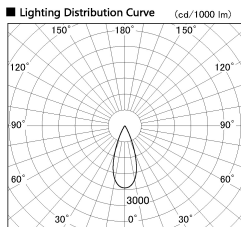

Item no. SD376-1435W9027-LX

Series Name: Cledy versa L-G tracklight
(SD376-LX)

Installation	Track mount
Type	High-efficiency Lens type tracklight
Fixture wattage	12.5W
Beam angle	38deg
Color Temp.	2700K
CRI	Ra>90
Luminous	1079 lm
Body	Die-castaluminumalloy
Body finish	White
Trim finish	White
Reflector finish	N/A
IP Rate	IP20
Light source	COB module
Input Voltage	AC220~240V
Dimming Type	Non-Dimmable
Certificate	CE,CCC
Cut Hole	N/A