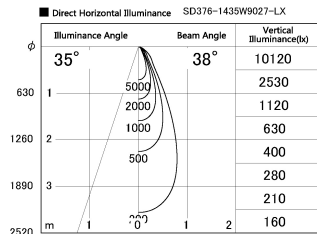

Item no. SD376-1435W9027-LX

Series Name: Cledy versa L-G tracklight
(SD376-LX)

Installation	Track mount
Type	High-efficiency Lens type tracklight
Fixture wattage	12.5W
Beam angle	38deg
Color Temp.	2700K
CRI	Ra>90
Luminous	1079 lm
Body	Die-castaluminumalloy
Body finish	White
Trim finish	White
Reflector finish	N/A
IP Rate	IP20
Light source	COB module
Input Voltage	AC220~240V
Dimming Type	Non-Dimmable
Certificate	CE,CCC
Cut Hole	N/A