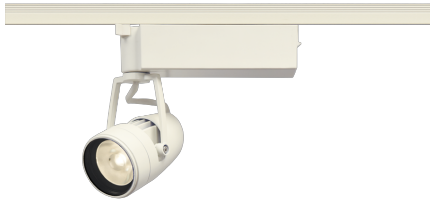

Item no. SD376-1455W9027-LX

Series Name: Cledy versa L-G tracklight
(SD376-LX)

Installation	Track mount
Type	High-efficiency Lens type tracklight
Fixture wattage	12.5W
Beam angle	56deg
Color Temp.	2700K
CRI	Ra>90
Luminous	1069 lm
Body	Die-castaluminumalloy
Body finish	White
Trim finish	White
Reflector finish	N/A
IP Rate	IP20
Light source	COB module
Input Voltage	AC220~240V
Dimming Type	Non-Dimmable
Certificate	CE,CCC
Cut Hole	N/A