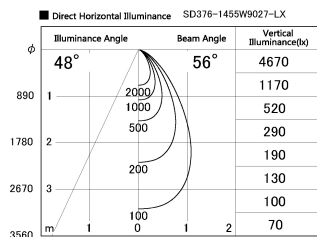

Item no. SD376-1455W9027-LX

Series Name: Cledy versa L-G tracklight
(SD376-LX)

Installation	Track mount
Type	High-efficiency Lens type tracklight
Fixture wattage	12.5W
Beam angle	56deg
Color Temp.	2700K
CRI	Ra>90
Luminous	1069 lm
Body	Die-castaluminumalloy
Body finish	White
Trim finish	White
Reflector finish	N/A
IP Rate	IP20
Light source	COB module
Input Voltage	AC220~240V
Dimming Type	Non-Dimmable
Certificate	CE,CCC
Cut Hole	N/A