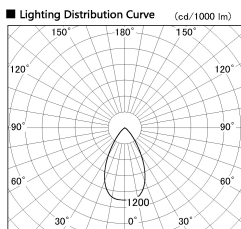

Item no. SD376-1455W9027-LX

Series Name: Cledy versa L-G tracklight
(SD376-LX)

Installation	Track mount
Type	High-efficiency Lens type tracklight
Fixture wattage	12.5W
Beam angle	56deg
Color Temp.	2700K
CRI	Ra>90
Luminous	1069 lm
Body	Die-castaluminumalloy
Body finish	White
Trim finish	White
Reflector finish	N/A
IP Rate	IP20
Light source	COB module
Input Voltage	AC220~240V
Dimming Type	Non-Dimmable
Certificate	CE,CCC
Cut Hole	N/A