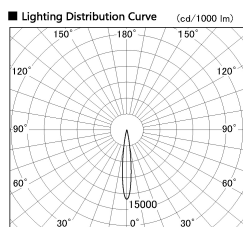

Item no. SD376-0815W9027-LX

Series Name: Cledy versa L-G tracklight
(SD376-LX)

■ Direct Horizontal Illuminance SD376-0815W9027-LX

Beam Angle	Vertical Illuminance (lx)
13°	31030
13°	7760
13°	3450
13°	1940
13°	1240
13°	860
13°	630
13°	480

Installation	Track mount
Type	High-efficiency Lens type tracklight
Fixture wattage	7.4W
Beam angle	13deg
Color Temp.	2700K
CRI	Ra>90
Luminous	591 lm
Body	Die-castaluminumalloy
Body finish	White
Trim finish	White
Reflector finish	N/A
IP Rate	IP20
Light source	COB module
Input Voltage	AC220~240V
Dimming Type	Non-Dimmable
Certificate	CE,CCC
Cut Hole	N/A