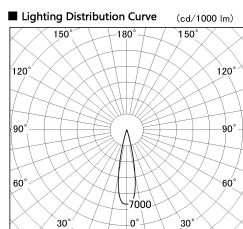

Item no. SD376-0825W9027-LX

Series Name: Cledy versa L-G tracklight
(SD376-LX)

Installation	Track mount
Type	High-efficiency Lens type tracklight
Fixture wattage	7.4W
Beam angle	22deg
Color Temp.	2700K
CRI	Ra>90
Luminous	634 lm
Body	Die-castaluminumalloy
Body finish	White
Trim finish	White
Reflector finish	N/A
IP Rate	IP20
Light source	COB module
Input Voltage	AC220~240V
Dimming Type	Non-Dimmable
Certificate	CE,CCC
Cut Hole	N/A