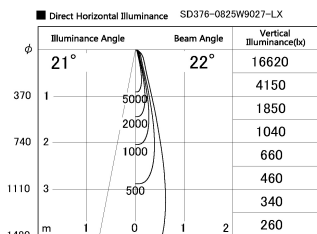

Item no. SD376-0825W9027-LX

Series Name: Cledy versa L-G tracklight
(SD376-LX)

Installation	Track mount
Type	High-efficiency Lens type tracklight
Fixture wattage	7.4W
Beam angle	22deg
Color Temp.	2700K
CRI	Ra>90
Luminous	634 lm
Body	Die-castaluminumalloy
Body finish	White
Trim finish	White
Reflector finish	N/A
IP Rate	IP20
Light source	COB module
Input Voltage	AC220~240V
Dimming Type	Non-Dimmable
Certificate	CE,CCC
Cut Hole	N/A