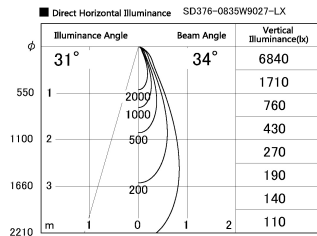

Item no. SD376-0835W9027-LX

Series Name: Cledy versa L-G tracklight
(SD376-LX)

Installation	Track mount
Type	High-efficiency Lens type tracklight
Fixture wattage	7.4W
Beam angle	34deg
Color Temp.	2700K
CRI	Ra>90
Luminous	618 lm
Body	Die-castaluminum alloy
Body finish	White
Trim finish	White
Reflector finish	N/A
IP Rate	IP20
Light source	COB module
Input Voltage	AC220~240V
Dimming Type	Non-Dimmable
Certificate	CE,CCC
Cut Hole	N/A