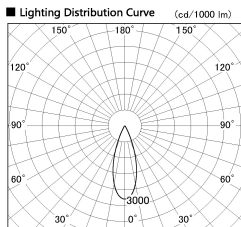

Item no. SD376-0835W9027-LX

Series Name: Cledy versa L-G tracklight
(SD376-LX)

Installation	Track mount
Type	High-efficiency Lens type tracklight
Fixture wattage	7.4W
Beam angle	34deg
Color Temp.	2700K
CRI	Ra>90
Luminous	618 lm
Body	Die-castaluminum alloy
Body finish	White
Trim finish	White
Reflector finish	N/A
IP Rate	IP20
Light source	COB module
Input Voltage	AC220~240V
Dimming Type	Non-Dimmable
Certificate	CE,CCC
Cut Hole	N/A