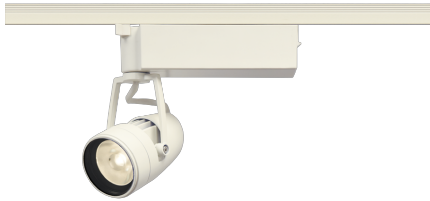

Item no. SD376-0835W9027-LX

Series Name: Cledy versa L-G tracklight
(SD376-LX)

Installation	Track mount
Type	High-efficiency Lens type tracklight
Fixture wattage	7.4W
Beam angle	34deg
Color Temp.	2700K
CRI	Ra>90
Luminous	618 lm
Body	Die-castaluminum alloy
Body finish	White
Trim finish	White
Reflector finish	N/A
IP Rate	IP20
Light source	COB module
Input Voltage	AC220~240V
Dimming Type	Non-Dimmable
Certificate	CE,CCC
Cut Hole	N/A