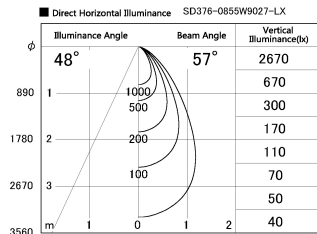

Item no. SD376-0855W9027-LX

Series Name: Cledy versa L-G tracklight
(SD376-LX)

Installation	Track mount
Type	High-efficiency Lens type tracklight
Fixture wattage	7.4W
Beam angle	57deg
Color Temp.	2700K
CRI	Ra>90
Luminous	612 lm
Body	Die-castaluminumalloy
Body finish	White
Trim finish	White
Reflector finish	N/A
IP Rate	IP20
Light source	COB module
Input Voltage	AC220~240V
Dimming Type	Non-Dimmable
Certificate	CE,CCC
Cut Hole	N/A