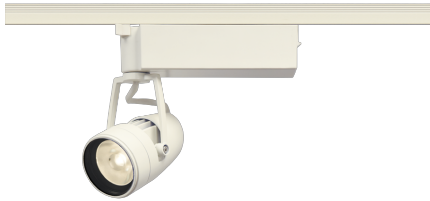

Item no. SD376-0855W9027-LX

Series Name: Cledy versa L-G tracklight
(SD376-LX)

Installation	Track mount
Type	High-efficiency Lens type tracklight
Fixture wattage	7.4W
Beam angle	57deg
Color Temp.	2700K
CRI	Ra>90
Luminous	612 lm
Body	Die-castaluminumalloy
Body finish	White
Trim finish	White
Reflector finish	N/A
IP Rate	IP20
Light source	COB module
Input Voltage	AC220~240V
Dimming Type	Non-Dimmable
Certificate	CE,CCC
Cut Hole	N/A