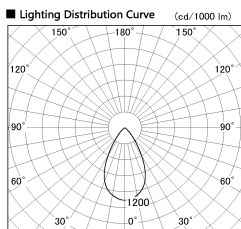

Item no. SD376-0855W9027-LX

Series Name: Cledy versa L-G tracklight
(SD376-LX)

Installation	Track mount
Type	High-efficiency Lens type tracklight
Fixture wattage	7.4W
Beam angle	57deg
Color Temp.	2700K
CRI	Ra>90
Luminous	612 lm
Body	Die-castaluminumalloy
Body finish	White
Trim finish	White
Reflector finish	N/A
IP Rate	IP20
Light source	COB module
Input Voltage	AC220~240V
Dimming Type	Non-Dimmable
Certificate	CE,CCC
Cut Hole	N/A