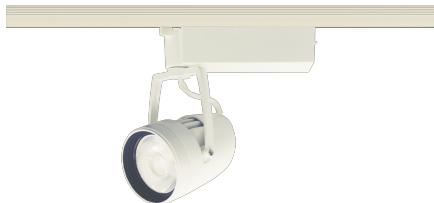

Item no. SD376-4025W9030-LX

Series Name: Cledy versa L-G tracklight  
(SD376-LX)

■ Direct Horizontal Illuminance SD376-4025W9030-LX

φ	Illuminance Angle	Beam Angle	Vertical Illuminance (lx)
440	25°	27°	52210
880	2		13050
1330	2		5800
1770	2		3260
	3		2090
	3		1450
	3		1070
	3		820

Installation	Track mount
Type	High-efficiency Lens type tracklight
Fixture wattage	38.5W
Beam angle	27deg
Color Temp.	3000K
CRI	Ra>90
Luminous	3619 lm
Body	Die-castaluminumalloy
Body finish	White
Trim finish	White
Reflector finish	N/A
IP Rate	IP20
Light source	COB module
Input Voltage	AC220~240V
Dimming Type	Non-Dimmable
Certificate	CE,CCC
Cut Hole	N/A