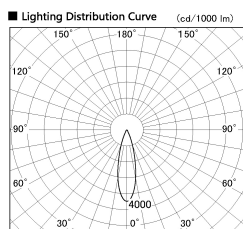

Item no. SD376-4025W9030-LX

Series Name: Cledy versa L-G tracklight  
(SD376-LX)

■ Direct Horizontal Illuminance SD376-4025W9030-LX

φ	Illuminance Angle	Beam Angle	Vertical Illuminance (lx)
440	25°	27°	52210
880	2		13050
1330	2		5800
1770	2		3260
	3		2090
	3		1450
	3		1070
	3		820

Installation	Track mount
Type	High-efficiency Lens type tracklight
Fixture wattage	38.5W
Beam angle	27deg
Color Temp.	3000K
CRI	Ra>90
Luminous	3619 lm
Body	Die-castaluminumalloy
Body finish	White
Trim finish	White
Reflector finish	N/A
IP Rate	IP20
Light source	COB module
Input Voltage	AC220~240V
Dimming Type	Non-Dimmable
Certificate	CE,CCC
Cut Hole	N/A