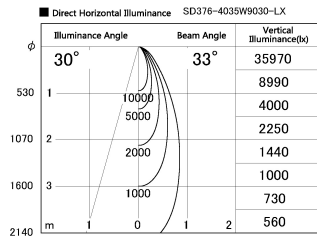

Item no. SD376-4035W9030-LX

Series Name: Cledy versa L-G tracklight  
(SD376-LX)

Installation	Track mount
Type	High-efficiency Lens type tracklight
Fixture wattage	38.5W
Beam angle	33deg
Color Temp.	3000K
CRI	Ra>90
Luminous	3776 lm
Body	Die-castaluminumalloy
Body finish	White
Trim finish	White
Reflector finish	N/A
IP Rate	IP20
Light source	COB module
Input Voltage	AC220~240V
Dimming Type	Non-Dimmable
Certificate	CE,CCC
Cut Hole	N/A