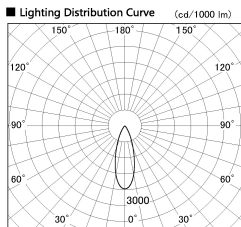

Item no. SD376-4035W9030-LX

Series Name: Cledy versa L-G tracklight  
(SD376-LX)

Installation	Track mount
Type	High-efficiency Lens type tracklight
Fixture wattage	38.5W
Beam angle	33deg
Color Temp.	3000K
CRI	Ra>90
Luminous	3776 lm
Body	Die-castaluminumalloy
Body finish	White
Trim finish	White
Reflector finish	N/A
IP Rate	IP20
Light source	COB module
Input Voltage	AC220~240V
Dimming Type	Non-Dimmable
Certificate	CE,CCC
Cut Hole	N/A