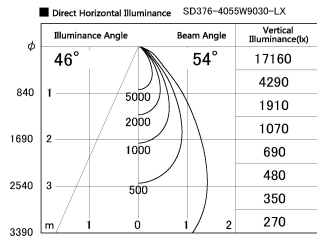

Item no. SD376-4055W9030-LX

Series Name: Cledy versa L-G tracklight
(SD376-LX)

Installation	Track mount
Type	High-efficiency Lens type tracklight
Fixture wattage	38.5W
Beam angle	54deg
Color Temp.	3000K
CRI	Ra>90
Luminous	3629 lm
Body	Die-castaluminumalloy
Body finish	White
Trim finish	White
Reflector finish	N/A
IP Rate	IP20
Light source	COB module
Input Voltage	AC220~240V
Dimming Type	Non-Dimmable
Certificate	CE,CCC
Cut Hole	N/A