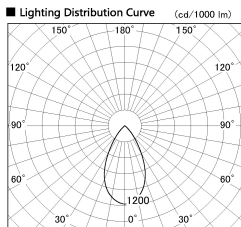

Item no. SD376-4055W9030-LX

Series Name: Cledy versa L-G tracklight
(SD376-LX)

Installation	Track mount
Type	High-efficiency Lens type tracklight
Fixture wattage	38.5W
Beam angle	54deg
Color Temp.	3000K
CRI	Ra>90
Luminous	3629 lm
Body	Die-castaluminumalloy
Body finish	White
Trim finish	White
Reflector finish	N/A
IP Rate	IP20
Light source	COB module
Input Voltage	AC220~240V
Dimming Type	Non-Dimmable
Certificate	CE,CCC
Cut Hole	N/A