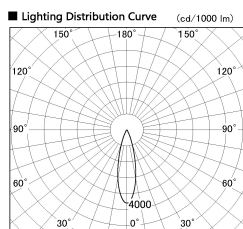

Item no. SD376-3725W9030-LX

Series Name: Cledy versa L-G tracklight
(SD376-LX)

■ Direct Horizontal Illuminance SD376-3725W9030-LX

φ	Illuminance Angle	Beam Angle	Vertical Illuminance (lx)
440	25°	26°	51540
880			12890
1330			5730
1770			3220
			2060
			1430
			1050
			810

Installation	Track mount
Type	High-efficiency Lens type tracklight
Fixture wattage	35.5W
Beam angle	26deg
Color Temp.	3000K
CRI	Ra>90
Luminous	3489 lm
Body	Die-castaluminumalloy
Body finish	White
Trim finish	White
Reflector finish	N/A
IP Rate	IP20
Light source	COB module
Input Voltage	AC220~240V
Dimming Type	Non-Dimmable
Certificate	CE,CCC
Cut Hole	N/A