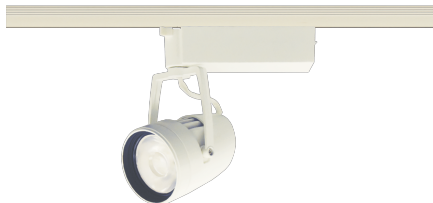

Item no. SD376-3725W9030-LX

Series Name: Cledy versa L-G tracklight
(SD376-LX)

■ Direct Horizontal Illuminance SD376-3725W9030-LX

φ	Illuminance Angle	Beam Angle	Vertical Illuminance (lx)
440	25°	26°	51540
880			12890
1330			5730
1770			3220
			2060
			1430
			1050
			810

Installation	Track mount
Type	High-efficiency Lens type tracklight
Fixture wattage	35.5W
Beam angle	26deg
Color Temp.	3000K
CRI	Ra>90
Luminous	3489 lm
Body	Die-castaluminumalloy
Body finish	White
Trim finish	White
Reflector finish	N/A
IP Rate	IP20
Light source	COB module
Input Voltage	AC220~240V
Dimming Type	Non-Dimmable
Certificate	CE,CCC
Cut Hole	N/A