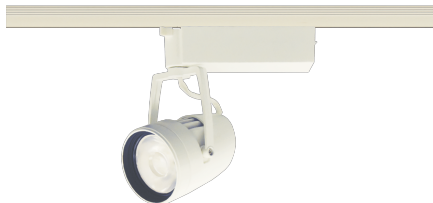

Item no. SD376-3735W9030-LX

Series Name: Cledy versa L-G tracklight
(SD376-LX)

Installation	Track mount
Type	High-efficiency Lens type tracklight
Fixture wattage	35.5W
Beam angle	33deg
Color Temp.	3000K
CRI	Ra>90
Luminous	3568 lm
Body	Die-castaluminumalloy
Body finish	White
Trim finish	White
Reflector finish	N/A
IP Rate	IP20
Light source	COB module
Input Voltage	AC220~240V
Dimming Type	Non-Dimmable
Certificate	CE,CCC
Cut Hole	N/A