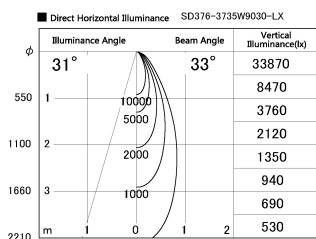

Item no. SD376-3735W9030-LX

Series Name: Cledy versa L-G tracklight
(SD376-LX)

Installation	Track mount
Type	High-efficiency Lens type tracklight
Fixture wattage	35.5W
Beam angle	33deg
Color Temp.	3000K
CRI	Ra>90
Luminous	3568 lm
Body	Die-castaluminumalloy
Body finish	White
Trim finish	White
Reflector finish	N/A
IP Rate	IP20
Light source	COB module
Input Voltage	AC220~240V
Dimming Type	Non-Dimmable
Certificate	CE,CCC
Cut Hole	N/A