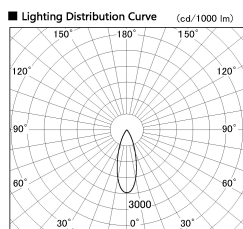

Item no. SD376-3735W9030-LX

Series Name: Cledy versa L-G tracklight
(SD376-LX)

Installation	Track mount
Type	High-efficiency Lens type tracklight
Fixture wattage	35.5W
Beam angle	33deg
Color Temp.	3000K
CRI	Ra>90
Luminous	3568 lm
Body	Die-castaluminumalloy
Body finish	White
Trim finish	White
Reflector finish	N/A
IP Rate	IP20
Light source	COB module
Input Voltage	AC220~240V
Dimming Type	Non-Dimmable
Certificate	CE,CCC
Cut Hole	N/A