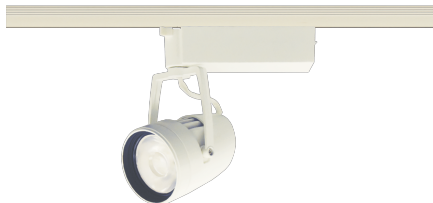

Item no. SD376-3755W9030-LX

Series Name: Cledy versa L-G tracklight
(SD376-LX)

Installation	Track mount
Type	High-efficiency Lens type tracklight
Fixture wattage	35.5W
Beam angle	54deg
Color Temp.	3000K
CRI	Ra>90
Luminous	3467 lm
Body	Die-castaluminumalloy
Body finish	White
Trim finish	White
Reflector finish	N/A
IP Rate	IP20
Light source	COB module
Input Voltage	AC220~240V
Dimming Type	Non-Dimmable
Certificate	CE,CCC
Cut Hole	N/A