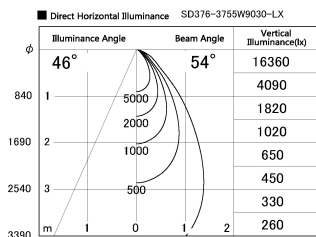

Item no. SD376-3755W9030-LX

Series Name: Cledy versa L-G tracklight
(SD376-LX)

Installation	Track mount
Type	High-efficiency Lens type tracklight
Fixture wattage	35.5W
Beam angle	54deg
Color Temp.	3000K
CRI	Ra>90
Luminous	3467 lm
Body	Die-castaluminumalloy
Body finish	White
Trim finish	White
Reflector finish	N/A
IP Rate	IP20
Light source	COB module
Input Voltage	AC220~240V
Dimming Type	Non-Dimmable
Certificate	CE,CCC
Cut Hole	N/A