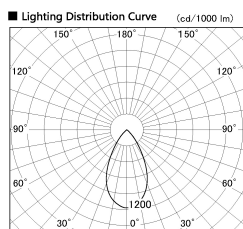

Item no. SD376-3755W9030-LX

Series Name: Cledy versa L-G tracklight
(SD376-LX)

Installation	Track mount
Type	High-efficiency Lens type tracklight
Fixture wattage	35.5W
Beam angle	54deg
Color Temp.	3000K
CRI	Ra>90
Luminous	3467 lm
Body	Die-castaluminumalloy
Body finish	White
Trim finish	White
Reflector finish	N/A
IP Rate	IP20
Light source	COB module
Input Voltage	AC220~240V
Dimming Type	Non-Dimmable
Certificate	CE,CCC
Cut Hole	N/A