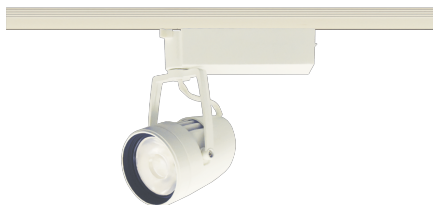

Item no. SD376-3215W9030-LX

Series Name: Cledy versa L-G tracklight  
(SD376-LX)

■ Direct Horizontal Illuminance SD376-3215W9030-LX

φ	Illuminance Angle	Beam Angle	Vertical Illuminance (lx)
240	14°	15°	117860
480	50000		29470
730	20000		13100
980	10000		7370
	5000		4710
			3270
			2410
			1840

Installation	Track mount
Type	High-efficiency Lens type tracklight
Fixture wattage	32W
Beam angle	15deg
Color Temp.	3000K
CRI	Ra>90
Luminous	2515 lm
Body	Die-castaluminumalloy
Body finish	White
Trim finish	White
Reflector finish	N/A
IP Rate	IP20
Light source	COB module
Input Voltage	AC220~240V
Dimming Type	Non-Dimmable
Certificate	CE,CCC
Cut Hole	N/A