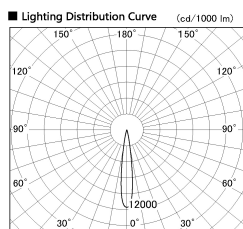

Item no. SD376-3215W9030-LX

Series Name: Cledy versa L-G tracklight  
(SD376-LX)

■ Direct Horizontal Illuminance SD376-3215W9030-LX

φ	Illuminance Angle	Beam Angle	Vertical Illuminance (lx)
240	14°	15°	117860
480	50000		29470
730	20000		13100
980	10000		7370
	5000		4710
			3270
			2410
			1840

Installation	Track mount
Type	High-efficiency Lens type tracklight
Fixture wattage	32W
Beam angle	15deg
Color Temp.	3000K
CRI	Ra>90
Luminous	2515 lm
Body	Die-castaluminumalloy
Body finish	White
Trim finish	White
Reflector finish	N/A
IP Rate	IP20
Light source	COB module
Input Voltage	AC220~240V
Dimming Type	Non-Dimmable
Certificate	CE,CCC
Cut Hole	N/A