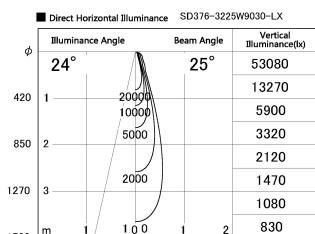

Item no. SD376-3225W9030-LX

Series Name: Cledy versa L-G tracklight  
(SD376-LX)

Installation	Track mount
Type	High-efficiency Lens type tracklight
Fixture wattage	32W
Beam angle	25deg
Color Temp.	3000K
CRI	Ra>90
Luminous	2641 lm
Body	Die-castaluminumalloy
Body finish	White
Trim finish	White
Reflector finish	N/A
IP Rate	IP20
Light source	COB module
Input Voltage	AC220~240V
Dimming Type	Non-Dimmable
Certificate	CE,CCC
Cut Hole	N/A