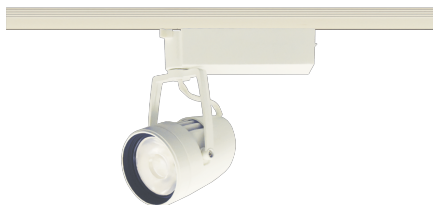

Item no. SD376-3225W9030-LX

Series Name: Cledy versa L-G tracklight  
(SD376-LX)

Installation	Track mount
Type	High-efficiency Lens type tracklight
Fixture wattage	32W
Beam angle	25deg
Color Temp.	3000K
CRI	Ra>90
Luminous	2641 lm
Body	Die-castaluminumalloy
Body finish	White
Trim finish	White
Reflector finish	N/A
IP Rate	IP20
Light source	COB module
Input Voltage	AC220~240V
Dimming Type	Non-Dimmable
Certificate	CE,CCC
Cut Hole	N/A