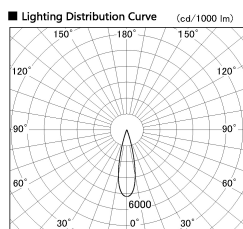

Item no. SD376-3225W9030-LX

Series Name: Cledy versa L-G tracklight  
(SD376-LX)

Installation	Track mount
Type	High-efficiency Lens type tracklight
Fixture wattage	32W
Beam angle	25deg
Color Temp.	3000K
CRI	Ra>90
Luminous	2641 lm
Body	Die-castaluminumalloy
Body finish	White
Trim finish	White
Reflector finish	N/A
IP Rate	IP20
Light source	COB module
Input Voltage	AC220~240V
Dimming Type	Non-Dimmable
Certificate	CE,CCC
Cut Hole	N/A