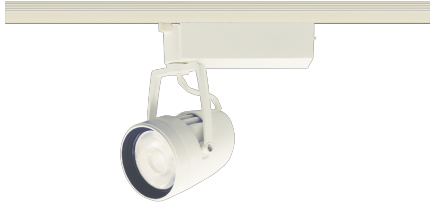

Item no. SD376-3235W9030-LX

Series Name: Cledy versa L-G tracklight
(SD376-LX)

Installation	Track mount
Type	High-efficiency Lens type tracklight
Fixture wattage	32W
Beam angle	39deg
Color Temp.	3000K
CRI	Ra>90
Luminous	2707 lm
Body	Die-castaluminumalloy
Body finish	White
Trim finish	White
Reflector finish	N/A
IP Rate	IP20
Light source	COB module
Input Voltage	AC220~240V
Dimming Type	Non-Dimmable
Certificate	CE,CCC
Cut Hole	N/A