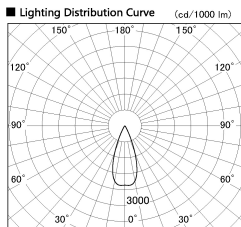

Item no. SD376-3235W9030-LX

Series Name: Cledy versa L-G tracklight
(SD376-LX)

Installation	Track mount
Type	High-efficiency Lens type tracklight
Fixture wattage	32W
Beam angle	39deg
Color Temp.	3000K
CRI	Ra>90
Luminous	2707 lm
Body	Die-castaluminumalloy
Body finish	White
Trim finish	White
Reflector finish	N/A
IP Rate	IP20
Light source	COB module
Input Voltage	AC220~240V
Dimming Type	Non-Dimmable
Certificate	CE,CCC
Cut Hole	N/A