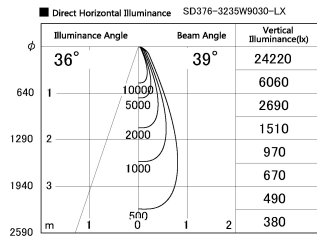

Item no. SD376-3235W9030-LX

Series Name: Cledy versa L-G tracklight
(SD376-LX)

Installation	Track mount
Type	High-efficiency Lens type tracklight
Fixture wattage	32W
Beam angle	39deg
Color Temp.	3000K
CRI	Ra>90
Luminous	2707 lm
Body	Die-castaluminumalloy
Body finish	White
Trim finish	White
Reflector finish	N/A
IP Rate	IP20
Light source	COB module
Input Voltage	AC220~240V
Dimming Type	Non-Dimmable
Certificate	CE,CCC
Cut Hole	N/A