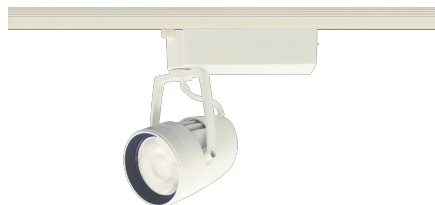

Item no. SD376-3255W9030-LX

Series Name: Cledy versa L-G tracklight
(SD376-LX)

Installation	Track mount
Type	High-efficiency Lens type tracklight
Fixture wattage	32W
Beam angle	57deg
Color Temp.	3000K
CRI	Ra>90
Luminous	2595 lm
Body	Die-castaluminumalloy
Body finish	White
Trim finish	White
Reflector finish	N/A
IP Rate	IP20
Light source	COB module
Input Voltage	AC220~240V
Dimming Type	Non-Dimmable
Certificate	CE,CCC
Cut Hole	N/A