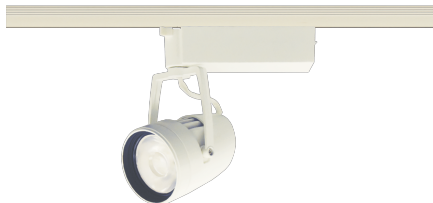

Item no. SD376-2515W9030-LX

Series Name: Cledy versa L-G tracklight
(SD376-LX)

■ Direct Horizontal Illuminance SD376-2515W9030-LX

φ	Illuminance Angle	Beam Angle	Vertical Illuminance (lx)
	12°	13°	104890
210	5000		26220
	20000		11650
420	10000		6560
	5000		4200
630			2910
			2140
840			1640

Installation	Track mount
Type	High-efficiency Lens type tracklight
Fixture wattage	24W
Beam angle	13deg
Color Temp.	3000K
CRI	Ra>90
Luminous	1855 lm
Body	Die-castaluminumalloy
Body finish	White
Trim finish	White
Reflector finish	N/A
IP Rate	IP20
Light source	COB module
Input Voltage	AC220~240V
Dimming Type	Non-Dimmable
Certificate	CE,CCC
Cut Hole	N/A