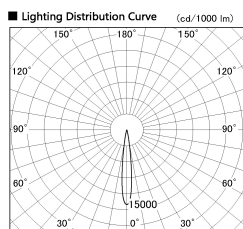

Item no. SD376-2515W9030-LX

Series Name: Cledy versa L-G tracklight
(SD376-LX)

■ Direct Horizontal Illuminance SD376-2515W9030-LX

φ	Illuminance Angle	Beam Angle	Vertical Illuminance (lx)
	12°	13°	104890
210	5000		26220
	20000		11650
420	10000		6560
	5000		4200
630			2910
			2140
840			1640

Installation	Track mount
Type	High-efficiency Lens type tracklight
Fixture wattage	24W
Beam angle	13deg
Color Temp.	3000K
CRI	Ra>90
Luminous	1855 lm
Body	Die-castaluminumalloy
Body finish	White
Trim finish	White
Reflector finish	N/A
IP Rate	IP20
Light source	COB module
Input Voltage	AC220~240V
Dimming Type	Non-Dimmable
Certificate	CE,CCC
Cut Hole	N/A