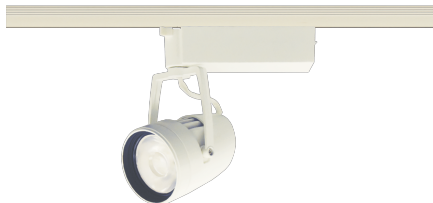

Item no. SD376-2525W9030-LX

Series Name: Cledy versa L-G tracklight
(SD376-LX)

Installation	Track mount
Type	High-efficiency Lens type tracklight
Fixture wattage	24W
Beam angle	25deg
Color Temp.	3000K
CRI	Ra>90
Luminous	1951 lm
Body	Die-castaluminumalloy
Body finish	White
Trim finish	White
Reflector finish	N/A
IP Rate	IP20
Light source	COB module
Input Voltage	AC220~240V
Dimming Type	Non-Dimmable
Certificate	CE,CCC
Cut Hole	N/A