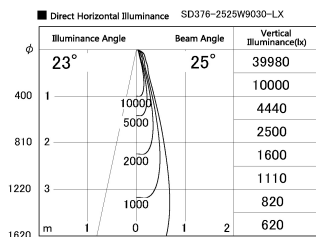

Item no. SD376-2525W9030-LX

Series Name: Cledy versa L-G tracklight
(SD376-LX)

Installation	Track mount
Type	High-efficiency Lens type tracklight
Fixture wattage	24W
Beam angle	25deg
Color Temp.	3000K
CRI	Ra>90
Luminous	1951 lm
Body	Die-castaluminumalloy
Body finish	White
Trim finish	White
Reflector finish	N/A
IP Rate	IP20
Light source	COB module
Input Voltage	AC220~240V
Dimming Type	Non-Dimmable
Certificate	CE,CCC
Cut Hole	N/A