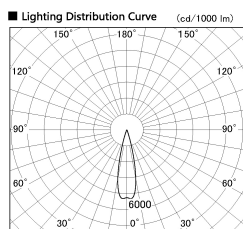

Item no. SD376-2525W9030-LX

Series Name: Cledy versa L-G tracklight
(SD376-LX)

Installation	Track mount
Type	High-efficiency Lens type tracklight
Fixture wattage	24W
Beam angle	25deg
Color Temp.	3000K
CRI	Ra>90
Luminous	1951 lm
Body	Die-castaluminumalloy
Body finish	White
Trim finish	White
Reflector finish	N/A
IP Rate	IP20
Light source	COB module
Input Voltage	AC220~240V
Dimming Type	Non-Dimmable
Certificate	CE,CCC
Cut Hole	N/A