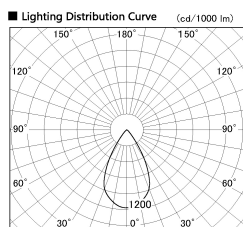

Item no. SD376-2555W9030-LX

Series Name: Cledy versa L-G tracklight
(SD376-LX)

Installation	Track mount
Type	High-efficiency Lens type tracklight
Fixture wattage	24W
Beam angle	57deg
Color Temp.	3000K
CRI	Ra>90
Luminous	1921 lm
Body	Die-castaluminumalloy
Body finish	White
Trim finish	White
Reflector finish	N/A
IP Rate	IP20
Light source	COB module
Input Voltage	AC220~240V
Dimming Type	Non-Dimmable
Certificate	CE,CCC
Cut Hole	N/A