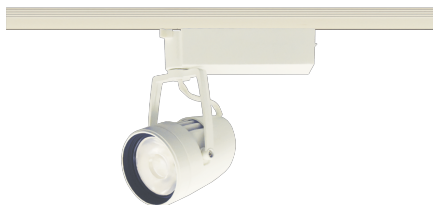

Item no. SD376-2555W9030-LX

Series Name: Cledy versa L-G tracklight
(SD376-LX)

Installation	Track mount
Type	High-efficiency Lens type tracklight
Fixture wattage	24W
Beam angle	57deg
Color Temp.	3000K
CRI	Ra>90
Luminous	1921 lm
Body	Die-castaluminumalloy
Body finish	White
Trim finish	White
Reflector finish	N/A
IP Rate	IP20
Light source	COB module
Input Voltage	AC220~240V
Dimming Type	Non-Dimmable
Certificate	CE,CCC
Cut Hole	N/A