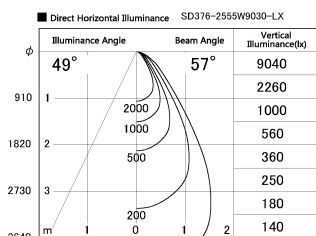

Item no. SD376-2555W9030-LX

Series Name: Cledy versa L-G tracklight
(SD376-LX)

Installation	Track mount
Type	High-efficiency Lens type tracklight
Fixture wattage	24W
Beam angle	57deg
Color Temp.	3000K
CRI	Ra>90
Luminous	1921 lm
Body	Die-castaluminumalloy
Body finish	White
Trim finish	White
Reflector finish	N/A
IP Rate	IP20
Light source	COB module
Input Voltage	AC220~240V
Dimming Type	Non-Dimmable
Certificate	CE,CCC
Cut Hole	N/A