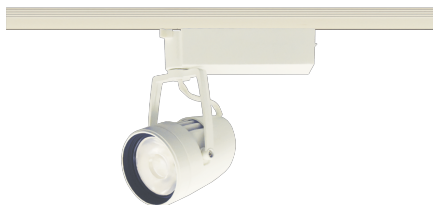

Item no. SD376-2015W9030-LX

Series Name: Cledy versa L-G tracklight (SD376-LX)

Installation	Track mount
Type	High-efficiency Lens type tracklight
Fixture wattage	18.6W
Beam angle	13deg
Color Temp.	3000K
CRI	Ra>90
Luminous	1492 lm
Body	Die-castaluminumalloy
Body finish	White
Trim finish	White
Reflector finish	N/A
IP Rate	IP20
Light source	COB module
Input Voltage	AC220~240V
Dimming Type	Non-Dimmable
Certificate	CE,CCC
Cut Hole	N/A