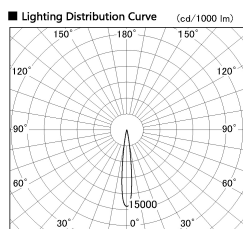

Item no. SD376-2015W9030-LX

Series Name: Cledy versa L-G tracklight (SD376-LX)

Installation	Track mount
Type	High-efficiency Lens type tracklight
Fixture wattage	18.6W
Beam angle	13deg
Color Temp.	3000K
CRI	Ra>90
Luminous	1492 lm
Body	Die-castaluminumalloy
Body finish	White
Trim finish	White
Reflector finish	N/A
IP Rate	IP20
Light source	COB module
Input Voltage	AC220~240V
Dimming Type	Non-Dimmable
Certificate	CE,CCC
Cut Hole	N/A