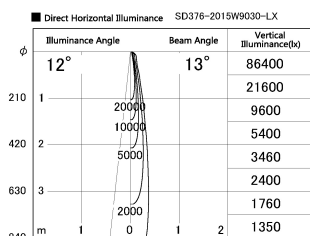

Item no. SD376-2015W9030-LX

Series Name: Cledy versa L-G tracklight (SD376-LX)

Installation	Track mount
Type	High-efficiency Lens type tracklight
Fixture wattage	18.6W
Beam angle	13deg
Color Temp.	3000K
CRI	Ra>90
Luminous	1492 lm
Body	Die-castaluminumalloy
Body finish	White
Trim finish	White
Reflector finish	N/A
IP Rate	IP20
Light source	COB module
Input Voltage	AC220~240V
Dimming Type	Non-Dimmable
Certificate	CE,CCC
Cut Hole	N/A