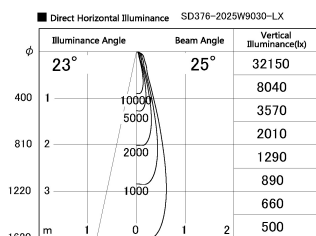

Item no. SD376-2025W9030-LX

Series Name: Cledy versa L-G tracklight
(SD376-LX)

Installation	Track mount
Type	High-efficiency Lens type tracklight
Fixture wattage	18.6W
Beam angle	25deg
Color Temp.	3000K
CRI	Ra>90
Luminous	1569 lm
Body	Die-castaluminumalloy
Body finish	White
Trim finish	White
Reflector finish	N/A
IP Rate	IP20
Light source	COB module
Input Voltage	AC220~240V
Dimming Type	Non-Dimmable
Certificate	CE,CCC
Cut Hole	N/A