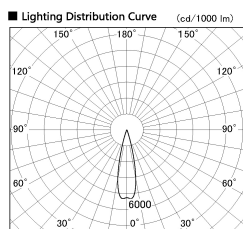

Item no. SD376-2025W9030-LX

Series Name: Cledy versa L-G tracklight
(SD376-LX)

Installation	Track mount
Type	High-efficiency Lens type tracklight
Fixture wattage	18.6W
Beam angle	25deg
Color Temp.	3000K
CRI	Ra>90
Luminous	1569 lm
Body	Die-castaluminumalloy
Body finish	White
Trim finish	White
Reflector finish	N/A
IP Rate	IP20
Light source	COB module
Input Voltage	AC220~240V
Dimming Type	Non-Dimmable
Certificate	CE,CCC
Cut Hole	N/A