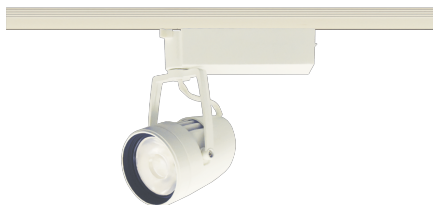

Item no. SD376-2025W9030-LX

Series Name: Cledy versa L-G tracklight
(SD376-LX)

Installation	Track mount
Type	High-efficiency Lens type tracklight
Fixture wattage	18.6W
Beam angle	25deg
Color Temp.	3000K
CRI	Ra>90
Luminous	1569 lm
Body	Die-castaluminumalloy
Body finish	White
Trim finish	White
Reflector finish	N/A
IP Rate	IP20
Light source	COB module
Input Voltage	AC220~240V
Dimming Type	Non-Dimmable
Certificate	CE,CCC
Cut Hole	N/A