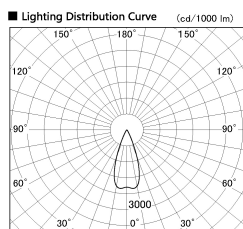

Item no. SD376-2035W9030-LX

Series Name: Cledy versa L-G tracklight
(SD376-LX)

Installation	Track mount
Type	High-efficiency Lens type tracklight
Fixture wattage	18.6W
Beam angle	40deg
Color Temp.	3000K
CRI	Ra>90
Luminous	1603 lm
Body	Die-castaluminumalloy
Body finish	White
Trim finish	White
Reflector finish	N/A
IP Rate	IP20
Light source	COB module
Input Voltage	AC220~240V
Dimming Type	Non-Dimmable
Certificate	CE,CCC
Cut Hole	N/A