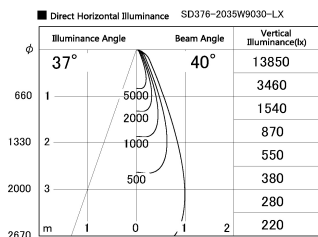

Item no. SD376-2035W9030-LX

Series Name: Cledy versa L-G tracklight
(SD376-LX)

Installation	Track mount
Type	High-efficiency Lens type tracklight
Fixture wattage	18.6W
Beam angle	40deg
Color Temp.	3000K
CRI	Ra>90
Luminous	1603 lm
Body	Die-castaluminumalloy
Body finish	White
Trim finish	White
Reflector finish	N/A
IP Rate	IP20
Light source	COB module
Input Voltage	AC220~240V
Dimming Type	Non-Dimmable
Certificate	CE,CCC
Cut Hole	N/A