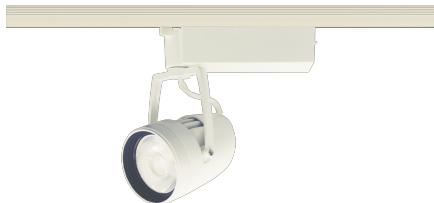

Item no. SD376-2035W9030-LX

Series Name: Cledy versa L-G tracklight
(SD376-LX)

Installation	Track mount
Type	High-efficiency Lens type tracklight
Fixture wattage	18.6W
Beam angle	40deg
Color Temp.	3000K
CRI	Ra>90
Luminous	1603 lm
Body	Die-castaluminumalloy
Body finish	White
Trim finish	White
Reflector finish	N/A
IP Rate	IP20
Light source	COB module
Input Voltage	AC220~240V
Dimming Type	Non-Dimmable
Certificate	CE,CCC
Cut Hole	N/A