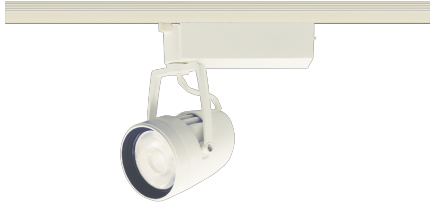

Item no. SD376-2055W9030-LX

Series Name: Cledy versa L-G tracklight
(SD376-LX)

Installation	Track mount
Type	High-efficiency Lens type tracklight
Fixture wattage	18.6W
Beam angle	57deg
Color Temp.	3000K
CRI	Ra>90
Luminous	1545 lm
Body	Die-castaluminumalloy
Body finish	White
Trim finish	White
Reflector finish	N/A
IP Rate	IP20
Light source	COB module
Input Voltage	AC220~240V
Dimming Type	Non-Dimmable
Certificate	CE,CCC
Cut Hole	N/A