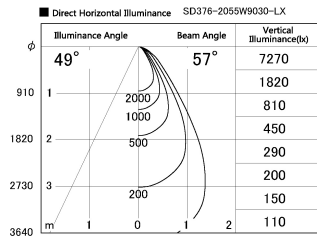

Item no. SD376-2055W9030-LX

Series Name: Cledy versa L-G tracklight
(SD376-LX)

Installation	Track mount
Type	High-efficiency Lens type tracklight
Fixture wattage	18.6W
Beam angle	57deg
Color Temp.	3000K
CRI	Ra>90
Luminous	1545 lm
Body	Die-castaluminumalloy
Body finish	White
Trim finish	White
Reflector finish	N/A
IP Rate	IP20
Light source	COB module
Input Voltage	AC220~240V
Dimming Type	Non-Dimmable
Certificate	CE,CCC
Cut Hole	N/A