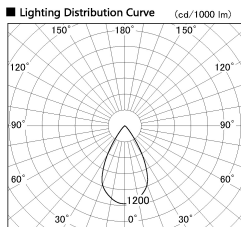

Item no. SD376-2055W9030-LX

Series Name: Cledy versa L-G tracklight
(SD376-LX)

Installation	Track mount
Type	High-efficiency Lens type tracklight
Fixture wattage	18.6W
Beam angle	57deg
Color Temp.	3000K
CRI	Ra>90
Luminous	1545 lm
Body	Die-castaluminumalloy
Body finish	White
Trim finish	White
Reflector finish	N/A
IP Rate	IP20
Light source	COB module
Input Voltage	AC220~240V
Dimming Type	Non-Dimmable
Certificate	CE,CCC
Cut Hole	N/A