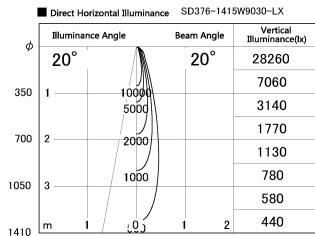

Item no. SD376-1415W9030-LX

Series Name: Cledy versa L-G tracklight
(SD376-LX)

Installation	Track mount
Type	High-efficiency Lens type tracklight
Fixture wattage	12.5W
Beam angle	20deg
Color Temp.	3000K
CRI	Ra>90
Luminous	1073 lm
Body	Die-castaluminumalloy
Body finish	White
Trim finish	White
Reflector finish	N/A
IP Rate	IP20
Light source	COB module
Input Voltage	AC220~240V
Dimming Type	Non-Dimmable
Certificate	CE,CCC
Cut Hole	N/A