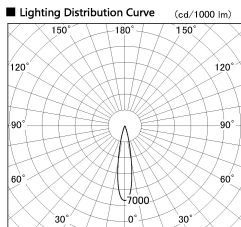

Item no. SD376-1415W9030-LX

Series Name: Cledy versa L-G tracklight
(SD376-LX)

Installation	Track mount
Type	High-efficiency Lens type tracklight
Fixture wattage	12.5W
Beam angle	20deg
Color Temp.	3000K
CRI	Ra>90
Luminous	1073 lm
Body	Die-castaluminumalloy
Body finish	White
Trim finish	White
Reflector finish	N/A
IP Rate	IP20
Light source	COB module
Input Voltage	AC220~240V
Dimming Type	Non-Dimmable
Certificate	CE,CCC
Cut Hole	N/A