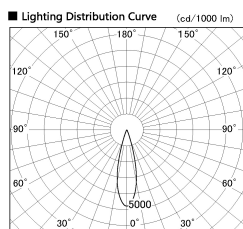

Item no. SD376-1425W9030-LX

Series Name: Cledy versa L-G tracklight  
(SD376-LX)

■ Direct Horizontal Illuminance SD376-1425W9030-LX

φ	Illuminance Angle	Beam Angle	Vertical Illuminance (lx)
440	25°	26°	22010
1			5000
880			2450
2			1380
1330			880
3			610
1770			450
m	1	0	340

Installation	Track mount
Type	High-efficiency Lens type tracklight
Fixture wattage	12.5W
Beam angle	26deg
Color Temp.	3000K
CRI	Ra>90
Luminous	1146 lm
Body	Die-castaluminum alloy
Body finish	White
Trim finish	White
Reflector finish	N/A
IP Rate	IP20
Light source	COB module
Input Voltage	AC220~240V
Dimming Type	Non-Dimmable
Certificate	CE,CCC
Cut Hole	N/A