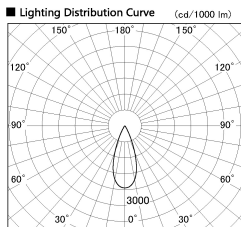

Item no. SD376-1435W9030-LX

Series Name: Cledy versa L-G tracklight
(SD376-LX)

Installation	Track mount
Type	High-efficiency Lens type tracklight
Fixture wattage	12.5W
Beam angle	38deg
Color Temp.	3000K
CRI	Ra>90
Luminous	1124 lm
Body	Die-castaluminumalloy
Body finish	White
Trim finish	White
Reflector finish	N/A
IP Rate	IP20
Light source	COB module
Input Voltage	AC220~240V
Dimming Type	Non-Dimmable
Certificate	CE,CCC
Cut Hole	N/A