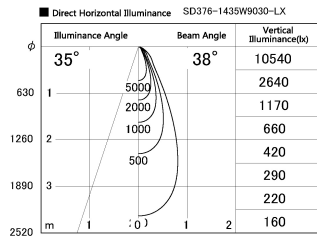

Item no. SD376-1435W9030-LX

Series Name: Cledy versa L-G tracklight
(SD376-LX)

Installation	Track mount
Type	High-efficiency Lens type tracklight
Fixture wattage	12.5W
Beam angle	38deg
Color Temp.	3000K
CRI	Ra>90
Luminous	1124 lm
Body	Die-castaluminumalloy
Body finish	White
Trim finish	White
Reflector finish	N/A
IP Rate	IP20
Light source	COB module
Input Voltage	AC220~240V
Dimming Type	Non-Dimmable
Certificate	CE,CCC
Cut Hole	N/A