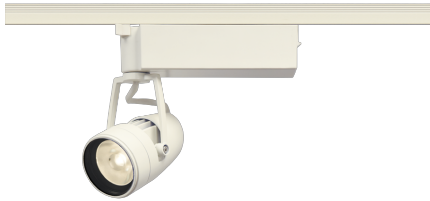

Item no. SD376-1455W9030-LX

Series Name: Cledy versa L-G tracklight
(SD376-LX)

Installation	Track mount
Type	High-efficiency Lens type tracklight
Fixture wattage	12.5W
Beam angle	56deg
Color Temp.	3000K
CRI	Ra>90
Luminous	1114 lm
Body	Die-castaluminumalloy
Body finish	White
Trim finish	White
Reflector finish	N/A
IP Rate	IP20
Light source	COB module
Input Voltage	AC220~240V
Dimming Type	Non-Dimmable
Certificate	CE,CCC
Cut Hole	N/A