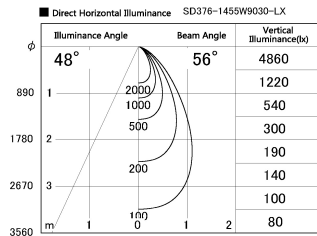

Item no. SD376-1455W9030-LX

Series Name: Cledy versa L-G tracklight
(SD376-LX)

Installation	Track mount
Type	High-efficiency Lens type tracklight
Fixture wattage	12.5W
Beam angle	56deg
Color Temp.	3000K
CRI	Ra>90
Luminous	1114 lm
Body	Die-castaluminumalloy
Body finish	White
Trim finish	White
Reflector finish	N/A
IP Rate	IP20
Light source	COB module
Input Voltage	AC220~240V
Dimming Type	Non-Dimmable
Certificate	CE,CCC
Cut Hole	N/A