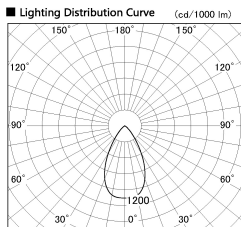

Item no. SD376-1455W9030-LX

Series Name: Cledy versa L-G tracklight
(SD376-LX)

Installation	Track mount
Type	High-efficiency Lens type tracklight
Fixture wattage	12.5W
Beam angle	56deg
Color Temp.	3000K
CRI	Ra>90
Luminous	1114 lm
Body	Die-castaluminumalloy
Body finish	White
Trim finish	White
Reflector finish	N/A
IP Rate	IP20
Light source	COB module
Input Voltage	AC220~240V
Dimming Type	Non-Dimmable
Certificate	CE,CCC
Cut Hole	N/A