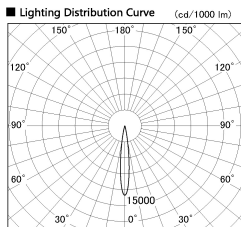

Item no. SD376-0815W9030-LX

Series Name: Cledy versa L-G tracklight
(SD376-LX)

■ Direct Horizontal Illuminance SD376-0815W9030-LX

φ	Illuminance Angle	Beam Angle	Vertical Illuminance (lx)
220	13°	13°	32350
1			8090
450			3590
2			2020
680			1290
3			900
910			660
m	1	0	510

Installation	Track mount
Type	High-efficiency Lens type tracklight
Fixture wattage	7.4W
Beam angle	13deg
Color Temp.	3000K
CRI	Ra>90
Luminous	616 lm
Body	Die-castaluminumalloy
Body finish	White
Trim finish	White
Reflector finish	N/A
IP Rate	IP20
Light source	COB module
Input Voltage	AC220~240V
Dimming Type	Non-Dimmable
Certificate	CE,CCC
Cut Hole	N/A