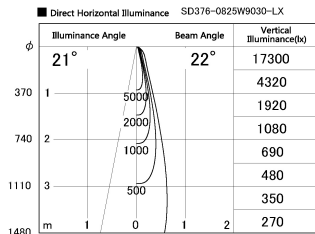

Item no. SD376-0825W9030-LX

Series Name: Cledy versa L-G tracklight
(SD376-LX)

Installation	Track mount
Type	High-efficiency Lens type tracklight
Fixture wattage	7.4W
Beam angle	22deg
Color Temp.	3000K
CRI	Ra>90
Luminous	660 lm
Body	Die-castaluminumalloy
Body finish	White
Trim finish	White
Reflector finish	N/A
IP Rate	IP20
Light source	COB module
Input Voltage	AC220~240V
Dimming Type	Non-Dimmable
Certificate	CE,CCC
Cut Hole	N/A