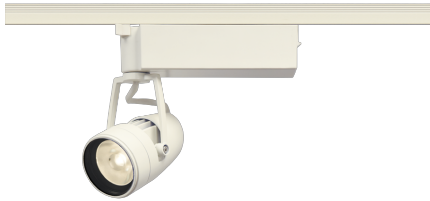

Item no. SD376-0825W9030-LX

Series Name: Cledy versa L-G tracklight
(SD376-LX)

Installation	Track mount
Type	High-efficiency Lens type tracklight
Fixture wattage	7.4W
Beam angle	22deg
Color Temp.	3000K
CRI	Ra>90
Luminous	660 lm
Body	Die-castaluminumalloy
Body finish	White
Trim finish	White
Reflector finish	N/A
IP Rate	IP20
Light source	COB module
Input Voltage	AC220~240V
Dimming Type	Non-Dimmable
Certificate	CE,CCC
Cut Hole	N/A