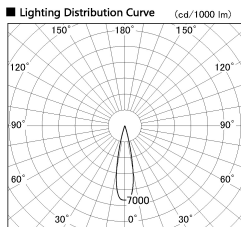

Item no. SD376-0825W9030-LX

Series Name: Cledy versa L-G tracklight
(SD376-LX)

Installation	Track mount
Type	High-efficiency Lens type tracklight
Fixture wattage	7.4W
Beam angle	22deg
Color Temp.	3000K
CRI	Ra>90
Luminous	660 lm
Body	Die-castaluminumalloy
Body finish	White
Trim finish	White
Reflector finish	N/A
IP Rate	IP20
Light source	COB module
Input Voltage	AC220~240V
Dimming Type	Non-Dimmable
Certificate	CE,CCC
Cut Hole	N/A