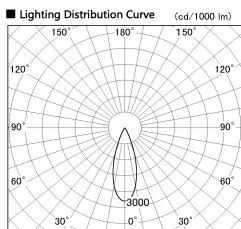

Item no. SD376-0835W9030-LX

Series Name: Cledy versa L-G tracklight
(SD376-LX)

Installation	Track mount
Type	High-efficiency Lens type tracklight
Fixture wattage	7.4W
Beam angle	34deg
Color Temp.	3000K
CRI	Ra>90
Luminous	644 lm
Body	Die-castaluminumalloy
Body finish	White
Trim finish	White
Reflector finish	N/A
IP Rate	IP20
Light source	COB module
Input Voltage	AC220~240V
Dimming Type	Non-Dimmable
Certificate	CE,CCC
Cut Hole	N/A