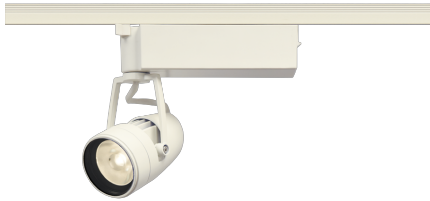

Item no. SD376-0835W9030-LX

Series Name: Cledy versa L-G tracklight
(SD376-LX)

Installation	Track mount
Type	High-efficiency Lens type tracklight
Fixture wattage	7.4W
Beam angle	34deg
Color Temp.	3000K
CRI	Ra>90
Luminous	644 lm
Body	Die-castaluminumalloy
Body finish	White
Trim finish	White
Reflector finish	N/A
IP Rate	IP20
Light source	COB module
Input Voltage	AC220~240V
Dimming Type	Non-Dimmable
Certificate	CE,CCC
Cut Hole	N/A