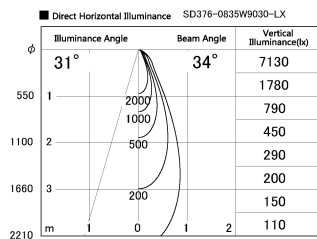

Item no. SD376-0835W9030-LX

Series Name: Cledy versa L-G tracklight
(SD376-LX)

Installation	Track mount
Type	High-efficiency Lens type tracklight
Fixture wattage	7.4W
Beam angle	34deg
Color Temp.	3000K
CRI	Ra>90
Luminous	644 lm
Body	Die-castaluminumalloy
Body finish	White
Trim finish	White
Reflector finish	N/A
IP Rate	IP20
Light source	COB module
Input Voltage	AC220~240V
Dimming Type	Non-Dimmable
Certificate	CE,CCC
Cut Hole	N/A