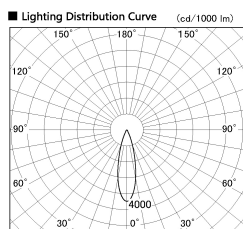

Item no. SD376-4025W9035-LX

Series Name: Cledy versa L-G tracklight
(SD376-LX)

Installation	Track mount
Type	High-efficiency Lens type tracklight
Fixture wattage	38.5W
Beam angle	27deg
Color Temp.	3500K
CRI	Ra>90
Luminous	3764 lm
Body	Die-castaluminumalloy
Body finish	White
Trim finish	White
Reflector finish	N/A
IP Rate	IP20
Light source	COB module
Input Voltage	AC220~240V
Dimming Type	Non-Dimmable
Certificate	CE,CCC
Cut Hole	N/A