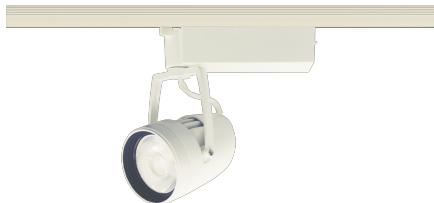

Item no. SD376-4025W9035-LX

Series Name: Cledy versa L-G tracklight
(SD376-LX)

Installation	Track mount
Type	High-efficiency Lens type tracklight
Fixture wattage	38.5W
Beam angle	27deg
Color Temp.	3500K
CRI	Ra>90
Luminous	3764 lm
Body	Die-castaluminumalloy
Body finish	White
Trim finish	White
Reflector finish	N/A
IP Rate	IP20
Light source	COB module
Input Voltage	AC220~240V
Dimming Type	Non-Dimmable
Certificate	CE,CCC
Cut Hole	N/A