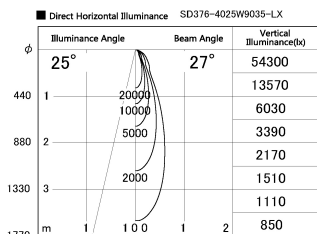

Item no. SD376-4025W9035-LX

Series Name: Cledy versa L-G tracklight
(SD376-LX)

Installation	Track mount
Type	High-efficiency Lens type tracklight
Fixture wattage	38.5W
Beam angle	27deg
Color Temp.	3500K
CRI	Ra>90
Luminous	3764 lm
Body	Die-castaluminumalloy
Body finish	White
Trim finish	White
Reflector finish	N/A
IP Rate	IP20
Light source	COB module
Input Voltage	AC220~240V
Dimming Type	Non-Dimmable
Certificate	CE,CCC
Cut Hole	N/A