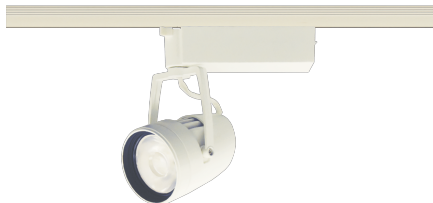

Item no. SD376-4035W9035-LX

Series Name: Cledy versa L-G tracklight
(SD376-LX)

Installation	Track mount
Type	High-efficiency Lens type tracklight
Fixture wattage	38.5W
Beam angle	33deg
Color Temp.	3500K
CRI	Ra>90
Luminous	3927 lm
Body	Die-castaluminumalloy
Body finish	White
Trim finish	White
Reflector finish	N/A
IP Rate	IP20
Light source	COB module
Input Voltage	AC220~240V
Dimming Type	Non-Dimmable
Certificate	CE,CCC
Cut Hole	N/A