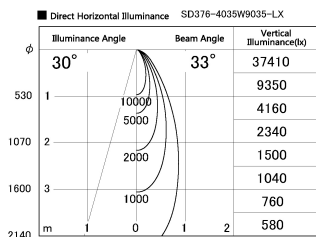

Item no. SD376-4035W9035-LX

Series Name: Cledy versa L-G tracklight
(SD376-LX)

Installation	Track mount
Type	High-efficiency Lens type tracklight
Fixture wattage	38.5W
Beam angle	33deg
Color Temp.	3500K
CRI	Ra>90
Luminous	3927 lm
Body	Die-castaluminumalloy
Body finish	White
Trim finish	White
Reflector finish	N/A
IP Rate	IP20
Light source	COB module
Input Voltage	AC220~240V
Dimming Type	Non-Dimmable
Certificate	CE,CCC
Cut Hole	N/A