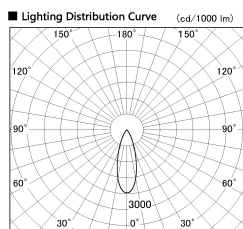

Item no. SD376-4035W9035-LX

Series Name: Cledy versa L-G tracklight
(SD376-LX)

Installation	Track mount
Type	High-efficiency Lens type tracklight
Fixture wattage	38.5W
Beam angle	33deg
Color Temp.	3500K
CRI	Ra>90
Luminous	3927 lm
Body	Die-castaluminumalloy
Body finish	White
Trim finish	White
Reflector finish	N/A
IP Rate	IP20
Light source	COB module
Input Voltage	AC220~240V
Dimming Type	Non-Dimmable
Certificate	CE,CCC
Cut Hole	N/A