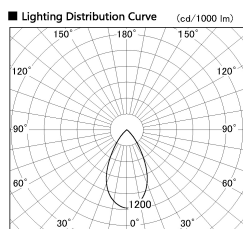

Item no. SD376-4055W9035-LX

Series Name: Cledy versa L-G tracklight
(SD376-LX)

Installation	Track mount
Type	High-efficiency Lens type tracklight
Fixture wattage	38.5W
Beam angle	54deg
Color Temp.	3500K
CRI	Ra>90
Luminous	3774 lm
Body	Die-castaluminumalloy
Body finish	White
Trim finish	White
Reflector finish	N/A
IP Rate	IP20
Light source	COB module
Input Voltage	AC220~240V
Dimming Type	Non-Dimmable
Certificate	CE,CCC
Cut Hole	N/A