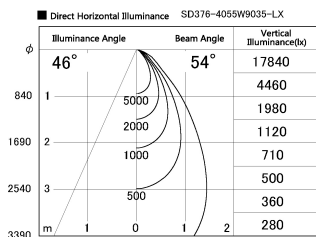

Item no. SD376-4055W9035-LX

Series Name: Cledy versa L-G tracklight
(SD376-LX)

Installation	Track mount
Type	High-efficiency Lens type tracklight
Fixture wattage	38.5W
Beam angle	54deg
Color Temp.	3500K
CRI	Ra>90
Luminous	3774 lm
Body	Die-castaluminumalloy
Body finish	White
Trim finish	White
Reflector finish	N/A
IP Rate	IP20
Light source	COB module
Input Voltage	AC220~240V
Dimming Type	Non-Dimmable
Certificate	CE,CCC
Cut Hole	N/A