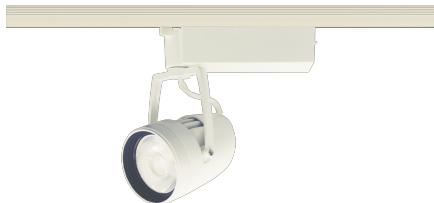

Item no. SD376-4055W9035-LX

Series Name: Cledy versa L-G tracklight
(SD376-LX)

Installation	Track mount
Type	High-efficiency Lens type tracklight
Fixture wattage	38.5W
Beam angle	54deg
Color Temp.	3500K
CRI	Ra>90
Luminous	3774 lm
Body	Die-castaluminumalloy
Body finish	White
Trim finish	White
Reflector finish	N/A
IP Rate	IP20
Light source	COB module
Input Voltage	AC220~240V
Dimming Type	Non-Dimmable
Certificate	CE,CCC
Cut Hole	N/A