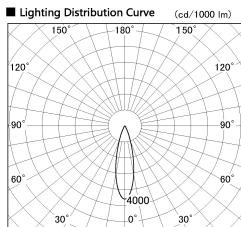

Item no. SD376-3725W9035-LX

Series Name: Cledy versa L-G tracklight  
(SD376-LX)

■ Direct Horizontal Illuminance SD376-3725W9035-LX

φ	Illuminance Angle	Beam Angle	Vertical Illuminance (lx)	
440	25°	26°	53610	
1			13400	
880			5960	
2			3350	
1330			2140	
3			1490	
1770			1090	
m	1	1 0 0	1 2	840

Installation	Track mount
Type	High-efficiency Lens type tracklight
Fixture wattage	35.5W
Beam angle	26deg
Color Temp.	3500K
CRI	Ra>90
Luminous	3629 lm
Body	Die-castaluminumalloy
Body finish	White
Trim finish	White
Reflector finish	N/A
IP Rate	IP20
Light source	COB module
Input Voltage	AC220~240V
Dimming Type	Non-Dimmable
Certificate	CE,CCC
Cut Hole	N/A