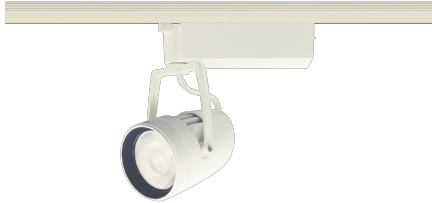

Item no. SD376-3725W9035-LX

Series Name: Cledy versa L-G tracklight  
(SD376-LX)

■ Direct Horizontal Illuminance SD376-3725W9035-LX

φ	Illuminance Angle	Beam Angle	Vertical Illuminance (lx)	
440	25°	26°	53610	
1			13400	
880			5960	
2			3350	
1330			2140	
3			1490	
1770			1090	
m	1	1 0 0	1 2	840

Installation	Track mount
Type	High-efficiency Lens type tracklight
Fixture wattage	35.5W
Beam angle	26deg
Color Temp.	3500K
CRI	Ra>90
Luminous	3629 lm
Body	Die-castaluminumalloy
Body finish	White
Trim finish	White
Reflector finish	N/A
IP Rate	IP20
Light source	COB module
Input Voltage	AC220~240V
Dimming Type	Non-Dimmable
Certificate	CE,CCC
Cut Hole	N/A