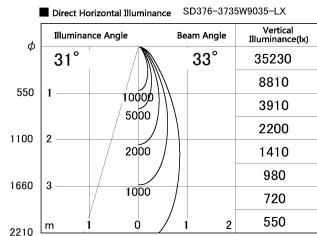

Item no. SD376-3735W9035-LX

Series Name: Cledy versa L-G tracklight
(SD376-LX)

Installation	Track mount
Type	High-efficiency Lens type tracklight
Fixture wattage	35.5W
Beam angle	33deg
Color Temp.	3500K
CRI	Ra>90
Luminous	3711 lm
Body	Die-castaluminumalloy
Body finish	White
Trim finish	White
Reflector finish	N/A
IP Rate	IP20
Light source	COB module
Input Voltage	AC220~240V
Dimming Type	Non-Dimmable
Certificate	CE,CCC
Cut Hole	N/A