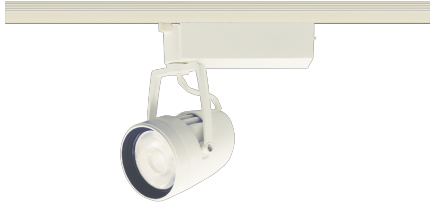

Item no. SD376-3735W9035-LX

Series Name: Cledy versa L-G tracklight
(SD376-LX)

Installation	Track mount
Type	High-efficiency Lens type tracklight
Fixture wattage	35.5W
Beam angle	33deg
Color Temp.	3500K
CRI	Ra>90
Luminous	3711 lm
Body	Die-castaluminumalloy
Body finish	White
Trim finish	White
Reflector finish	N/A
IP Rate	IP20
Light source	COB module
Input Voltage	AC220~240V
Dimming Type	Non-Dimmable
Certificate	CE,CCC
Cut Hole	N/A