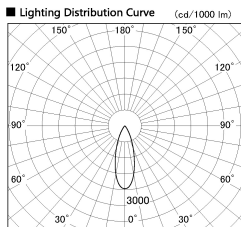

Item no. SD376-3735W9035-LX

Series Name: Cledy versa L-G tracklight
(SD376-LX)

Installation	Track mount
Type	High-efficiency Lens type tracklight
Fixture wattage	35.5W
Beam angle	33deg
Color Temp.	3500K
CRI	Ra>90
Luminous	3711 lm
Body	Die-castaluminumalloy
Body finish	White
Trim finish	White
Reflector finish	N/A
IP Rate	IP20
Light source	COB module
Input Voltage	AC220~240V
Dimming Type	Non-Dimmable
Certificate	CE,CCC
Cut Hole	N/A