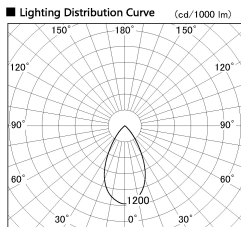

Item no. SD376-3755W9035-LX

Series Name: Cledy versa L-G tracklight
(SD376-LX)

Installation	Track mount
Type	High-efficiency Lens type tracklight
Fixture wattage	35.5W
Beam angle	54deg
Color Temp.	3500K
CRI	Ra>90
Luminous	3606 lm
Body	Die-castaluminumalloy
Body finish	White
Trim finish	White
Reflector finish	N/A
IP Rate	IP20
Light source	COB module
Input Voltage	AC220~240V
Dimming Type	Non-Dimmable
Certificate	CE,CCC
Cut Hole	N/A