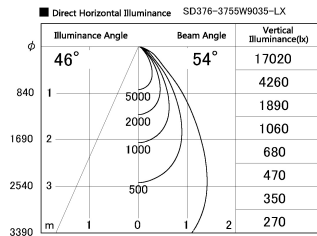

Item no. SD376-3755W9035-LX

Series Name: Cledy versa L-G tracklight
(SD376-LX)

Installation	Track mount
Type	High-efficiency Lens type tracklight
Fixture wattage	35.5W
Beam angle	54deg
Color Temp.	3500K
CRI	Ra>90
Luminous	3606 lm
Body	Die-castaluminumalloy
Body finish	White
Trim finish	White
Reflector finish	N/A
IP Rate	IP20
Light source	COB module
Input Voltage	AC220~240V
Dimming Type	Non-Dimmable
Certificate	CE,CCC
Cut Hole	N/A