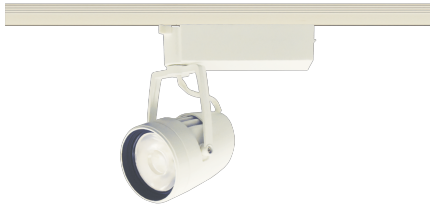

Item no. SD376-3215W9035-LX

Series Name: Cledy versa L-G tracklight
(SD376-LX)

■ Direct Horizontal Illuminance SD376-3215W9035-LX

| φ | Illuminance Angle | Beam Angle | Vertical Illuminance (lx) |
|-----|-------------------|------------|---------------------------|
| 240 | 14° | 15° | 122600 |
| 1 | 5000 | | 30650 |
| | 20000 | | 13620 |
| 480 | 2 | | 7660 |
| | 10000 | | 4900 |
| 730 | 3 | | 3410 |
| | 5000 | | 2500 |
| 980 | m | 1 0 1 2 | 1920 |

| | |
|------------------|--------------------------------------|
| Installation | Track mount |
| Type | High-efficiency Lens type tracklight |
| Fixture wattage | 32W |
| Beam angle | 15deg |
| Color Temp. | 3500K |
| CRI | Ra>90 |
| Luminous | 2616 lm |
| Body | Die-castaluminumalloy |
| Body finish | White |
| Trim finish | White |
| Reflector finish | N/A |
| IP Rate | IP20 |
| Light source | COB module |
| Input Voltage | AC220~240V |
| Dimming Type | Non-Dimmable |
| Certificate | CE,CCC |
| Cut Hole | N/A |