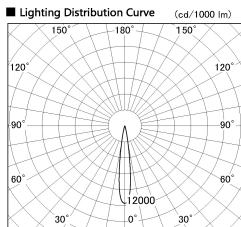

Item no. SD376-3215W9035-LX

Series Name: Cledy versa L-G tracklight
(SD376-LX)

■ Direct Horizontal Illuminance SD376-3215W9035-LX

| φ | Illuminance Angle | Beam Angle | Vertical Illuminance (lx) |
|-----|-------------------|------------|---------------------------|
| 240 | 14° | 15° | 122600 |
| 1 | 5000 | | 30650 |
| | 20000 | | 13620 |
| 480 | 2 | | 7660 |
| | 10000 | | 4900 |
| 730 | 3 | | 3410 |
| | 5000 | | 2500 |
| 980 | m | 1 0 1 2 | 1920 |

| | |
|------------------|--------------------------------------|
| Installation | Track mount |
| Type | High-efficiency Lens type tracklight |
| Fixture wattage | 32W |
| Beam angle | 15deg |
| Color Temp. | 3500K |
| CRI | Ra>90 |
| Luminous | 2616 lm |
| Body | Die-castaluminumalloy |
| Body finish | White |
| Trim finish | White |
| Reflector finish | N/A |
| IP Rate | IP20 |
| Light source | COB module |
| Input Voltage | AC220~240V |
| Dimming Type | Non-Dimmable |
| Certificate | CE,CCC |
| Cut Hole | N/A |