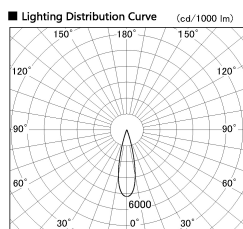

Item no. SD376-3225W9035-LX

Series Name: Cledy versa L-G tracklight
(SD376-LX)

Installation	Track mount
Type	High-efficiency Lens type tracklight
Fixture wattage	32W
Beam angle	25deg
Color Temp.	3500K
CRI	Ra>90
Luminous	2747 lm
Body	Die-castaluminumalloy
Body finish	White
Trim finish	White
Reflector finish	N/A
IP Rate	IP20
Light source	COB module
Input Voltage	AC220~240V
Dimming Type	Non-Dimmable
Certificate	CE,CCC
Cut Hole	N/A