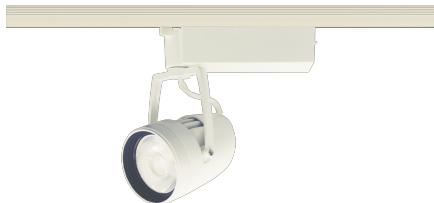

Item no. SD376-3225W9035-LX

Series Name: Cledy versa L-G tracklight
(SD376-LX)

Installation	Track mount
Type	High-efficiency Lens type tracklight
Fixture wattage	32W
Beam angle	25deg
Color Temp.	3500K
CRI	Ra>90
Luminous	2747 lm
Body	Die-castaluminumalloy
Body finish	White
Trim finish	White
Reflector finish	N/A
IP Rate	IP20
Light source	COB module
Input Voltage	AC220~240V
Dimming Type	Non-Dimmable
Certificate	CE,CCC
Cut Hole	N/A