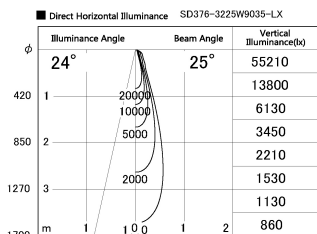

Item no. SD376-3225W9035-LX

Series Name: Cledy versa L-G tracklight
(SD376-LX)

Installation	Track mount
Type	High-efficiency Lens type tracklight
Fixture wattage	32W
Beam angle	25deg
Color Temp.	3500K
CRI	Ra>90
Luminous	2747 lm
Body	Die-castaluminumalloy
Body finish	White
Trim finish	White
Reflector finish	N/A
IP Rate	IP20
Light source	COB module
Input Voltage	AC220~240V
Dimming Type	Non-Dimmable
Certificate	CE,CCC
Cut Hole	N/A