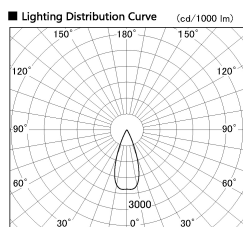

Item no. SD376-3235W9035-LX

Series Name: Cledy versa L-G tracklight
(SD376-LX)

Installation	Track mount
Type	High-efficiency Lens type tracklight
Fixture wattage	32W
Beam angle	39deg
Color Temp.	3500K
CRI	Ra>90
Luminous	2815 lm
Body	Die-castaluminumalloy
Body finish	White
Trim finish	White
Reflector finish	N/A
IP Rate	IP20
Light source	COB module
Input Voltage	AC220~240V
Dimming Type	Non-Dimmable
Certificate	CE,CCC
Cut Hole	N/A