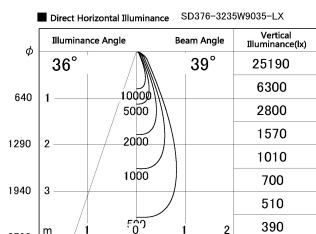

Item no. SD376-3235W9035-LX

Series Name: Cledy versa L-G tracklight
(SD376-LX)

Installation	Track mount
Type	High-efficiency Lens type tracklight
Fixture wattage	32W
Beam angle	39deg
Color Temp.	3500K
CRI	Ra>90
Luminous	2815 lm
Body	Die-castaluminumalloy
Body finish	White
Trim finish	White
Reflector finish	N/A
IP Rate	IP20
Light source	COB module
Input Voltage	AC220~240V
Dimming Type	Non-Dimmable
Certificate	CE,CCC
Cut Hole	N/A