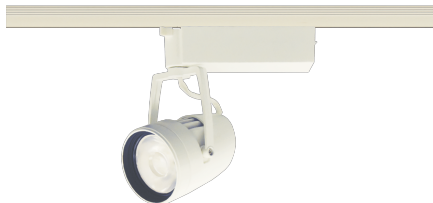

Item no. SD376-3255W9035-LX

Series Name: Cledy versa L-G tracklight
(SD376-LX)

Installation	Track mount
Type	High-efficiency Lens type tracklight
Fixture wattage	32W
Beam angle	57deg
Color Temp.	3500K
CRI	Ra>90
Luminous	2699 lm
Body	Die-castaluminumalloy
Body finish	White
Trim finish	White
Reflector finish	N/A
IP Rate	IP20
Light source	COB module
Input Voltage	AC220~240V
Dimming Type	Non-Dimmable
Certificate	CE,CCC
Cut Hole	N/A