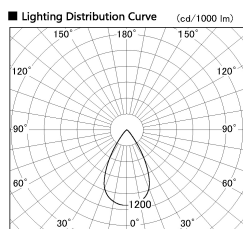

Item no. SD376-3255W9035-LX

Series Name: Cledy versa L-G tracklight
(SD376-LX)

Installation	Track mount
Type	High-efficiency Lens type tracklight
Fixture wattage	32W
Beam angle	57deg
Color Temp.	3500K
CRI	Ra>90
Luminous	2699 lm
Body	Die-castaluminumalloy
Body finish	White
Trim finish	White
Reflector finish	N/A
IP Rate	IP20
Light source	COB module
Input Voltage	AC220~240V
Dimming Type	Non-Dimmable
Certificate	CE,CCC
Cut Hole	N/A