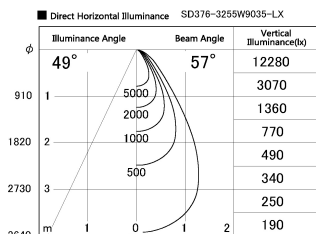

Item no. SD376-3255W9035-LX

Series Name: Cledy versa L-G tracklight
(SD376-LX)

Installation	Track mount
Type	High-efficiency Lens type tracklight
Fixture wattage	32W
Beam angle	57deg
Color Temp.	3500K
CRI	Ra>90
Luminous	2699 lm
Body	Die-castaluminumalloy
Body finish	White
Trim finish	White
Reflector finish	N/A
IP Rate	IP20
Light source	COB module
Input Voltage	AC220~240V
Dimming Type	Non-Dimmable
Certificate	CE,CCC
Cut Hole	N/A