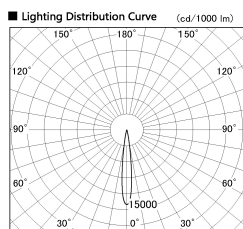

Item no. SD376-2515W9035-LX

Series Name: Cledy versa L-G tracklight
(SD376-LX)

■ Direct Horizontal Illuminance SD376-2515W9035-LX

| φ | Illuminance Angle | Beam Angle | Vertical Illuminance (lx) |
|-----|-------------------|------------|---------------------------|
| | 12° | 13° | 109080 |
| 210 | 50000 | | 27270 |
| | 20000 | | 12120 |
| 420 | 10000 | | 6820 |
| | 5000 | | 4360 |
| 630 | | | 3030 |
| 840 | | | 2230 |
| m | 2 0 0 | 1 2 | 1700 |

| | |
|------------------|--------------------------------------|
| Installation | Track mount |
| Type | High-efficiency Lens type tracklight |
| Fixture wattage | 24W |
| Beam angle | 13deg |
| Color Temp. | 3500K |
| CRI | Ra>90 |
| Luminous | 1929 lm |
| Body | Die-castaluminumalloy |
| Body finish | White |
| Trim finish | White |
| Reflector finish | N/A |
| IP Rate | IP20 |
| Light source | COB module |
| Input Voltage | AC220~240V |
| Dimming Type | Non-Dimmable |
| Certificate | CE,CCC |
| Cut Hole | N/A |