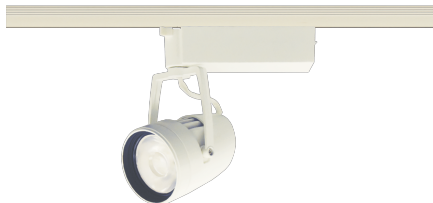

Item no. SD376-2515W9035-LX

Series Name: Cledy versa L-G tracklight
(SD376-LX)

■ Direct Horizontal Illuminance SD376-2515W9035-LX

| φ | Illuminance Angle | Beam Angle | Vertical Illuminance (lx) |
|-----|-------------------|------------|---------------------------|
| | 12° | 13° | 109080 |
| 210 | 50000 | | 27270 |
| | 20000 | | 12120 |
| 420 | 10000 | | 6820 |
| | 5000 | | 4360 |
| 630 | | | 3030 |
| 840 | | | 2230 |
| m | 2 0 0 | 1 2 | 1700 |

| | |
|------------------|--------------------------------------|
| Installation | Track mount |
| Type | High-efficiency Lens type tracklight |
| Fixture wattage | 24W |
| Beam angle | 13deg |
| Color Temp. | 3500K |
| CRI | Ra>90 |
| Luminous | 1929 lm |
| Body | Die-castaluminumalloy |
| Body finish | White |
| Trim finish | White |
| Reflector finish | N/A |
| IP Rate | IP20 |
| Light source | COB module |
| Input Voltage | AC220~240V |
| Dimming Type | Non-Dimmable |
| Certificate | CE,CCC |
| Cut Hole | N/A |