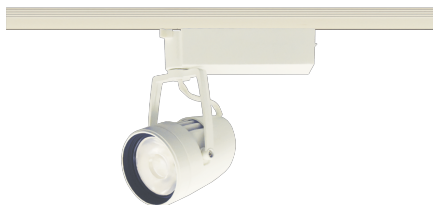

Item no. SD376-2525W9035-LX

Series Name: Cledy versa L-G tracklight  
(SD376-LX)

■ Direct Horizontal Illuminance SD376-2525W9035-LX

φ	Illuminance Angle	Beam Angle	Vertical Illuminance (lx)		
400	23°	25°	41580		
1			10390		
810			4620		
2			2600		
1220			1660		
3			1150		
1620			850		
m	1	0	1	2	650

Installation	Track mount
Type	High-efficiency Lens type tracklight
Fixture wattage	24W
Beam angle	25deg
Color Temp.	3500K
CRI	Ra>90
Luminous	2029 lm
Body	Die-castaluminumalloy
Body finish	White
Trim finish	White
Reflector finish	N/A
IP Rate	IP20
Light source	COB module
Input Voltage	AC220~240V
Dimming Type	Non-Dimmable
Certificate	CE,CCC
Cut Hole	N/A