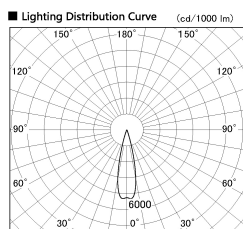

Item no. SD376-2525W9035-LX

Series Name: Cledy versa L-G tracklight  
(SD376-LX)

■ Direct Horizontal Illuminance SD376-2525W9035-LX

φ	Illuminance Angle	Beam Angle	Vertical Illuminance (lx)		
400	23°	25°	41580		
1			10390		
810			4620		
2			2600		
1220			1660		
3			1150		
1620			850		
m	1	0	1	2	650

Installation	Track mount
Type	High-efficiency Lens type tracklight
Fixture wattage	24W
Beam angle	25deg
Color Temp.	3500K
CRI	Ra>90
Luminous	2029 lm
Body	Die-castaluminumalloy
Body finish	White
Trim finish	White
Reflector finish	N/A
IP Rate	IP20
Light source	COB module
Input Voltage	AC220~240V
Dimming Type	Non-Dimmable
Certificate	CE,CCC
Cut Hole	N/A