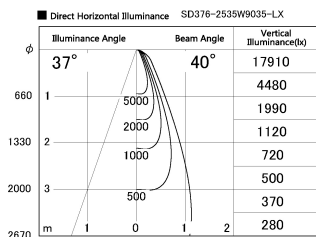

Item no. SD376-2535W9035-LX

Series Name: Cledy versa L-G tracklight
(SD376-LX)

| | |
|------------------|--------------------------------------|
| Installation | Track mount |
| Type | High-efficiency Lens type tracklight |
| Fixture wattage | 24W |
| Beam angle | 40deg |
| Color Temp. | 3500K |
| CRI | Ra>90 |
| Luminous | 2072 lm |
| Body | Die-castaluminumalloy |
| Body finish | White |
| Trim finish | White |
| Reflector finish | N/A |
| IP Rate | IP20 |
| Light source | COB module |
| Input Voltage | AC220~240V |
| Dimming Type | Non-Dimmable |
| Certificate | CE,CCC |
| Cut Hole | N/A |