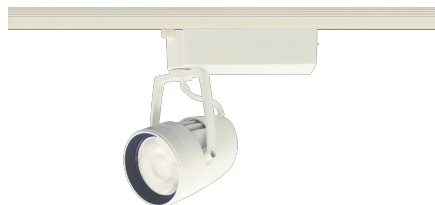

Item no. SD376-2535W9035-LX

Series Name: Cledy versa L-G tracklight
(SD376-LX)

| | |
|------------------|--------------------------------------|
| Installation | Track mount |
| Type | High-efficiency Lens type tracklight |
| Fixture wattage | 24W |
| Beam angle | 40deg |
| Color Temp. | 3500K |
| CRI | Ra>90 |
| Luminous | 2072 lm |
| Body | Die-castaluminumalloy |
| Body finish | White |
| Trim finish | White |
| Reflector finish | N/A |
| IP Rate | IP20 |
| Light source | COB module |
| Input Voltage | AC220~240V |
| Dimming Type | Non-Dimmable |
| Certificate | CE,CCC |
| Cut Hole | N/A |