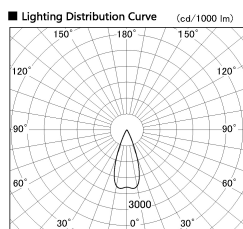

Item no. SD376-2535W9035-LX

Series Name: Cledy versa L-G tracklight
(SD376-LX)

| | |
|------------------|--------------------------------------|
| Installation | Track mount |
| Type | High-efficiency Lens type tracklight |
| Fixture wattage | 24W |
| Beam angle | 40deg |
| Color Temp. | 3500K |
| CRI | Ra>90 |
| Luminous | 2072 lm |
| Body | Die-castaluminumalloy |
| Body finish | White |
| Trim finish | White |
| Reflector finish | N/A |
| IP Rate | IP20 |
| Light source | COB module |
| Input Voltage | AC220~240V |
| Dimming Type | Non-Dimmable |
| Certificate | CE,CCC |
| Cut Hole | N/A |