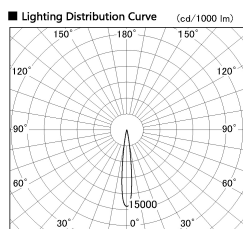

Item no. SD376-2015W9035-LX

Series Name: Cledy versa L-G tracklight  
(SD376-LX)

Installation	Track mount
Type	High-efficiency Lens type tracklight
Fixture wattage	18.6W
Beam angle	13deg
Color Temp.	3500K
CRI	Ra>90
Luminous	1552 lm
Body	Die-castaluminumalloy
Body finish	White
Trim finish	White
Reflector finish	N/A
IP Rate	IP20
Light source	COB module
Input Voltage	AC220~240V
Dimming Type	Non-Dimmable
Certificate	CE,CCC
Cut Hole	N/A