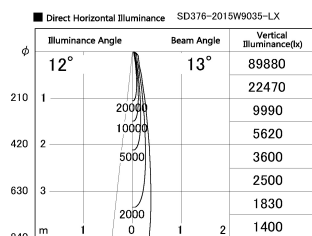

Item no. SD376-2015W9035-LX

Series Name: Cledy versa L-G tracklight  
(SD376-LX)

Installation	Track mount
Type	High-efficiency Lens type tracklight
Fixture wattage	18.6W
Beam angle	13deg
Color Temp.	3500K
CRI	Ra>90
Luminous	1552 lm
Body	Die-castaluminumalloy
Body finish	White
Trim finish	White
Reflector finish	N/A
IP Rate	IP20
Light source	COB module
Input Voltage	AC220~240V
Dimming Type	Non-Dimmable
Certificate	CE,CCC
Cut Hole	N/A