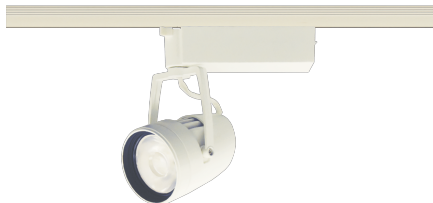

Item no. SD376-2015W9035-LX

Series Name: Cledy versa L-G tracklight  
(SD376-LX)

Installation	Track mount
Type	High-efficiency Lens type tracklight
Fixture wattage	18.6W
Beam angle	13deg
Color Temp.	3500K
CRI	Ra>90
Luminous	1552 lm
Body	Die-castaluminumalloy
Body finish	White
Trim finish	White
Reflector finish	N/A
IP Rate	IP20
Light source	COB module
Input Voltage	AC220~240V
Dimming Type	Non-Dimmable
Certificate	CE,CCC
Cut Hole	N/A