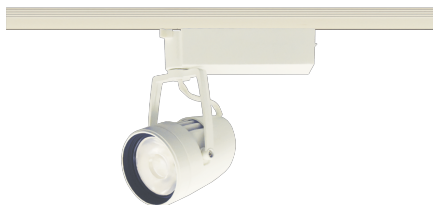

Item no. SD376-2035W9035-LX

Series Name: Cledy versa L-G tracklight
(SD376-LX)

Installation	Track mount
Type	High-efficiency Lens type tracklight
Fixture wattage	18.6W
Beam angle	40deg
Color Temp.	3500K
CRI	Ra>90
Luminous	1667 lm
Body	Die-castaluminumalloy
Body finish	White
Trim finish	White
Reflector finish	N/A
IP Rate	IP20
Light source	COB module
Input Voltage	AC220~240V
Dimming Type	Non-Dimmable
Certificate	CE,CCC
Cut Hole	N/A