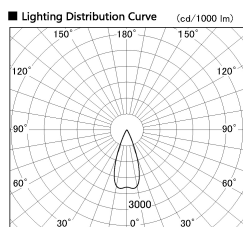

Item no. SD376-2035W9035-LX

Series Name: Cledy versa L-G tracklight
(SD376-LX)

Installation	Track mount
Type	High-efficiency Lens type tracklight
Fixture wattage	18.6W
Beam angle	40deg
Color Temp.	3500K
CRI	Ra>90
Luminous	1667 lm
Body	Die-castaluminumalloy
Body finish	White
Trim finish	White
Reflector finish	N/A
IP Rate	IP20
Light source	COB module
Input Voltage	AC220~240V
Dimming Type	Non-Dimmable
Certificate	CE,CCC
Cut Hole	N/A