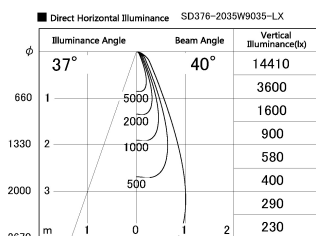

Item no. SD376-2035W9035-LX

Series Name: Cledy versa L-G tracklight
(SD376-LX)

Installation	Track mount
Type	High-efficiency Lens type tracklight
Fixture wattage	18.6W
Beam angle	40deg
Color Temp.	3500K
CRI	Ra>90
Luminous	1667 lm
Body	Die-castaluminumalloy
Body finish	White
Trim finish	White
Reflector finish	N/A
IP Rate	IP20
Light source	COB module
Input Voltage	AC220~240V
Dimming Type	Non-Dimmable
Certificate	CE,CCC
Cut Hole	N/A